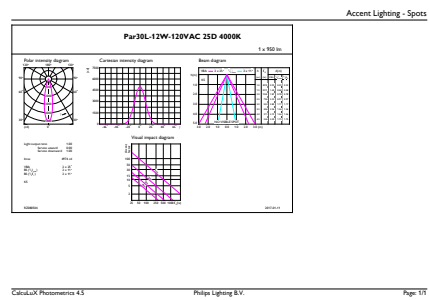

Accent Lighting Spots - 12PAR30L/EXPERTCOLOR/F40/927/DIM