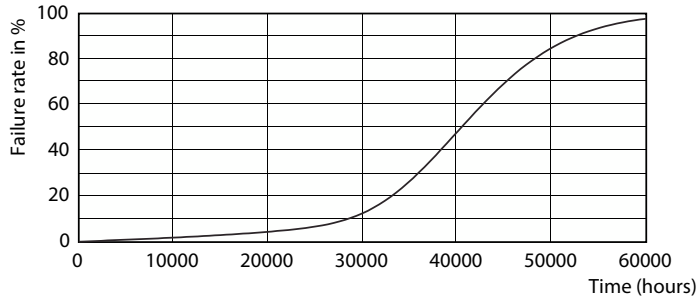

LED PAR30 S/L

Lifetime

Life Expectancy Diagram - 12PAR30L/EXPERTCOLOR/F40/927/DIM

Lumen Maintenance Diagram - 12PAR30L/EXPERTCOLOR/F40/927/DIM