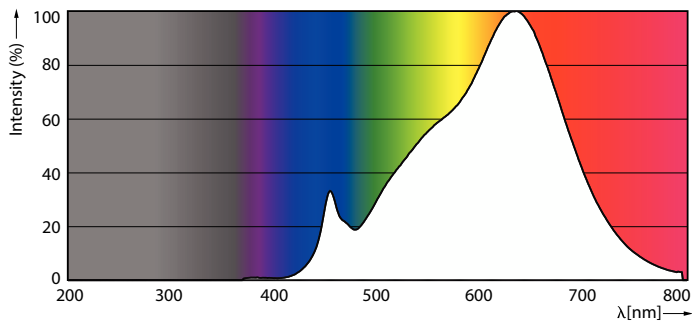

Photometric data

Spectral Power Distribution Colour - 12PAR30L/EXPERTCOLOR/F40/927/DIM