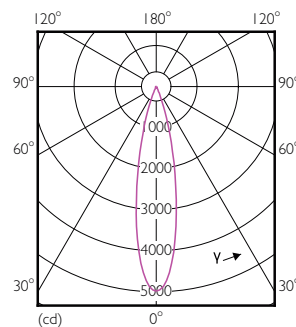

Light Distribution Diagram - 12PAR30L/EXPERTCOLOR/F40/927/DIM