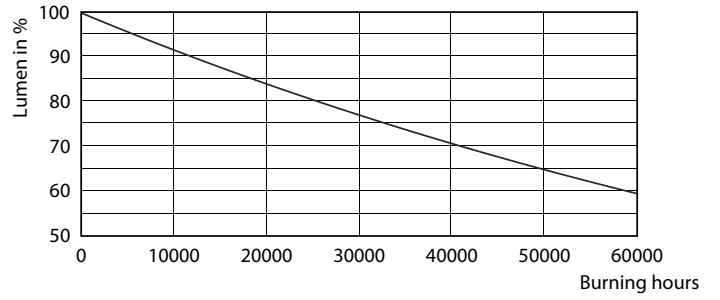

LED PAR30 S/L

Lifetime

Life Expectancy Diagram - 12PAR30L/EXPERTCOLOR/F40/927/DIM

Lumen Maintenance Diagram - 12PAR30L/EXPERTCOLOR/F40/927/DIM