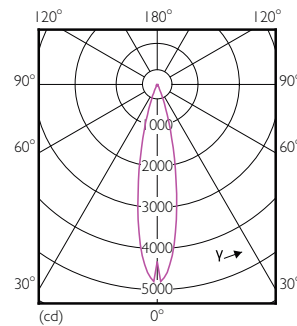

Light Distribution Diagram - 12PAR30L/EXPERTCOLOR/F25/927/DIM