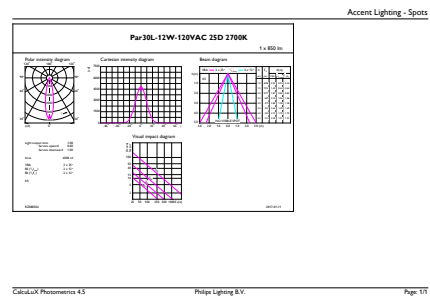

Accent Lighting Spots - 12PAR30L/EXPERTCOLOR/F25/927/DIM