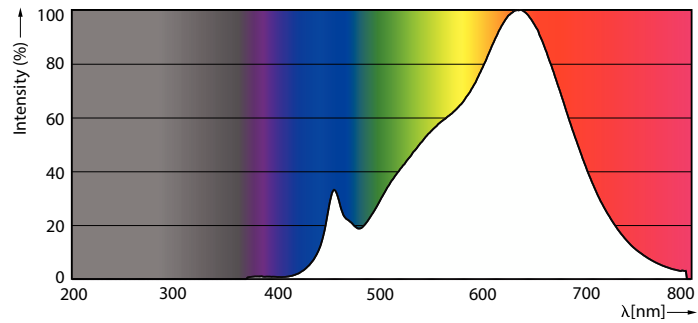

Photometric data

Spectral Power Distribution Colour - 12PAR30L/EXPERTCOLOR/F25/927/DIM