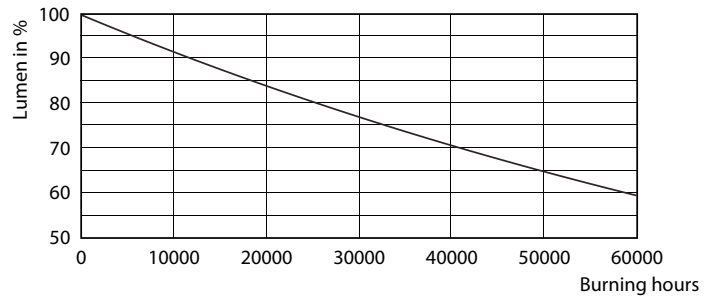

LED PAR30 S/L

Lifetime

Life Expectancy Diagram - 12PAR30L/EXPERTCOLOR/F25/927/DIM

Lumen Maintenance Diagram - 12PAR30L/EXPERTCOLOR/F25/927/DIM