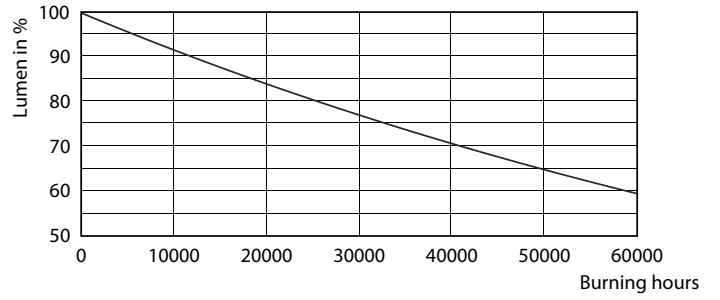

LED PAR30 S/L

Lifetime

Life Expectancy Diagram - 12PAR30S/EXPERTCOLOR/F25/940/DIM

Lumen Maintenance Diagram - 12PAR30S/EXPERTCOLOR/F25/940/DIM