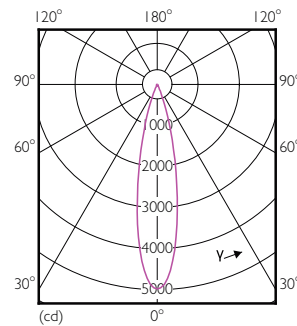

Product data

General Information	
Cap-Base	E26 [Single Contact Medium Screw]
Nominal lifetime	40,000 hour(s)
Switching Cycle	50,000
Lighting Technology	LED
EU RoHS compliant	Yes
Light Technical	
Color Code	940 [CCT of 4000K]
Beam Angle (Nom)	25 degree(s)
Luminous Flux	950 lm
Luminous Intensity (Nom)	4,800 cd
Color Designation	Cool White (CW)
Correlated Color Temperature (Nom)	4000 K
Luminous Efficacy (rated) (Nom)	75.00 lm/W
Color Consistency	<6
Color rendering index (CRI)	95
LLMF At End Of Nominal Lifetime (Nom)	70 %
Operating and Electrical	
Line Frequency	60 Hz
Input Frequency	60 Hz
Power Consumption	12 W
Lamp Current (Nom)	120 mA

Dimensional drawing

Product	D	C
12PAR30S/EXPERTCOLOR/F25/940/DIM	120.7 mm	134.6 mm

Photometric data

Spectral Power Distribution Colour - 12PAR30S/EXPERTCOLOR/F25/940/DIM

Accent Lighting Spots - 12PAR30S/EXPERTCOLOR/F25/940/DIM