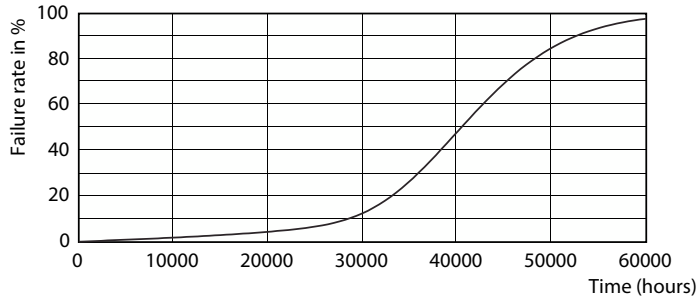

LED PAR30 S/L

Lifetime

Life Expectancy Diagram - 12PAR30S/EXPERTCOLOR/F25/940/DIM

Lumen Maintenance Diagram - 12PAR30S/EXPERTCOLOR/F25/940/DIM