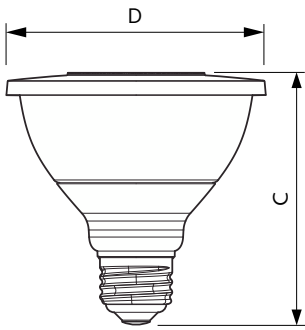

LED PAR30 S/L

12PAR30S/EXPERTCOLOR/F25/940/DIM

Philips LED spots with a single optic beam, provide a clean beam that's free from shadows with beam angles from 15 and 40 degrees to suit every general lighting application.

Product data

General Information	
Cap-Base	E26 [Single Contact Medium Screw]
Nominal lifetime	40,000 hour(s)
Switching Cycle	50,000
Lighting Technology	LED
EU RoHS compliant	Yes
Light Technical	
Color Code	940 [CCT of 4000K]
Beam Angle (Nom)	25 degree(s)
Luminous Flux	950 lm
Luminous Intensity (Nom)	4,800 cd
Color Designation	Cool White (CW)
Correlated Color Temperature (Nom)	4000 K
Luminous Efficacy (rated) (Nom)	75.00 lm/W
Color Consistency	<6
Color rendering index (CRI)	95
LLMF At End Of Nominal Lifetime (Nom)	70 %
Operating and Electrical	
Line Frequency	60 Hz
Input Frequency	60 Hz
Power Consumption	12 W
Lamp Current (Nom)	120 mA

Dimensional drawing

Product	D	C
12PAR30S/EXPERTCOLOR/F25/940/DIM	120.7 mm	134.6 mm

Photometric data

Spectral Power Distribution Colour - 12PAR30S/EXPERTCOLOR/F25/940/DIM

Accent Lighting Spots - 12PAR30S/EXPERTCOLOR/F25/940/DIM