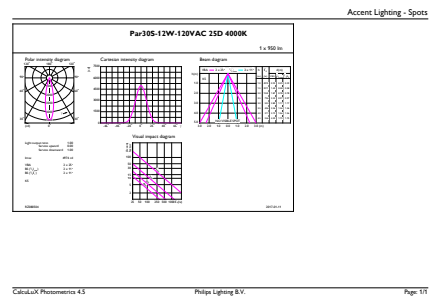

Product data

General Information	
Cap-Base	E26 [Single Contact Medium Screw]
Nominal lifetime	40,000 hour(s)
Switching Cycle	50,000
Lighting Technology	LED
EU RoHS compliant	Yes
Light Technical	
Color Code	940 [CCT of 4000K]
Beam Angle (Nom)	25 degree(s)
Luminous Flux	950 lm
Luminous Intensity (Nom)	4,800 cd
Color Designation	Cool White (CW)
Correlated Color Temperature (Nom)	4000 K
Luminous Efficacy (rated) (Nom)	75.00 lm/W
Color Consistency	<6
Color rendering index (CRI)	95
LLMF At End Of Nominal Lifetime (Nom)	70 %
Operating and Electrical	
Line Frequency	60 Hz
Input Frequency	60 Hz
Power Consumption	12 W
Lamp Current (Nom)	120 mA

Dimensional drawing

Product	D	C
12PAR30S/EXPERTCOLOR/F25/940/DIM	120.7 mm	134.6 mm

Photometric data

Spectral Power Distribution Colour - 12PAR30S/EXPERTCOLOR/F25/940/DIM

Accent Lighting Spots - 12PAR30S/EXPERTCOLOR/F25/940/DIM