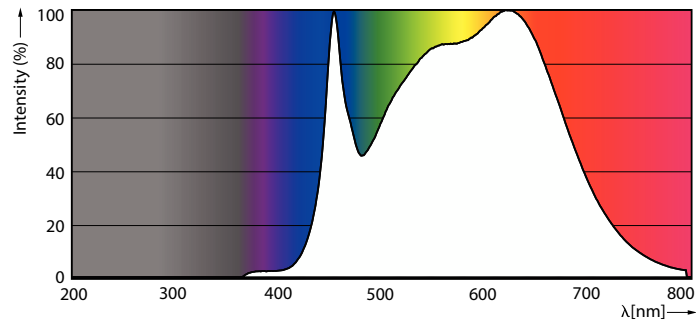

Product data

General Information	
Cap-Base	E26 [Single Contact Medium Screw]
Nominal lifetime	40,000 hour(s)
Switching Cycle	50,000
Lighting Technology	LED
EU RoHS compliant	Yes
Light Technical	
Color Code	940 [CCT of 4000K]
Beam Angle (Nom)	25 degree(s)
Luminous Flux	950 lm
Luminous Intensity (Nom)	4,800 cd
Color Designation	Cool White (CW)
Correlated Color Temperature (Nom)	4000 K
Luminous Efficacy (rated) (Nom)	75.00 lm/W
Color Consistency	<6
Color rendering index (CRI)	95
LLMF At End Of Nominal Lifetime (Nom)	70 %
Operating and Electrical	
Line Frequency	60 Hz
Input Frequency	60 Hz
Power Consumption	12 W
Lamp Current (Nom)	120 mA

Wattage Equivalent	75 W
Starting Time (Nom)	0.5 s
Warm-up time to 60% light	0.5 s
Power Factor (Fraction)	0.9
Voltage (Nom)	120 V
Temperature	
T-Case Maximum (Nom)	90 °C
Controls and Dimming	
Dimmable	Yes
Mechanical and Housing	
Bulb Finish	Clear
Bulb Material	Plastic
Bulb Shape	PAR30S
Approval and Application	
Suitable For Accent Lighting	Yes
Energy Consumption kWh/1000 h	- kWh
Energy Certifications	Energy Star
Product Data	
Order product name	12PAR30S/EXPERTCOLOR/F25/940/DIM

Dimensional drawing

Product	D	C
12PAR30S/EXPERTCOLOR/F25/940/DIM	120.7 mm	134.6 mm

Photometric data

Spectral Power Distribution Colour - 12PAR30S/EXPERTCOLOR/F25/940/DIM

Accent Lighting Spots - 12PAR30S/EXPERTCOLOR/F25/940/DIM