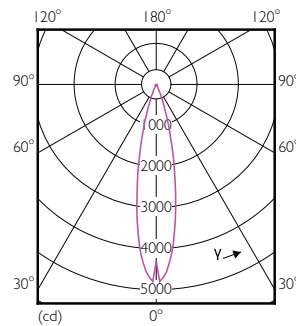

Product data

General Information	
Cap-Base	E26 [Single Contact Medium Screw]
Nominal lifetime	40,000 hour(s)
Switching Cycle	50,000
Lighting Technology	LED
EU RoHS compliant	Yes
Light Technical	
Color Code	927
Beam Angle (Nom)	25 degree(s)
Luminous Flux	850 lm
Luminous Intensity (Nom)	4,200 cd
Color Designation	Warm White (WW)
Correlated Color Temperature (Nom)	2700 K
Luminous Efficacy (rated) (Nom)	70.00 lm/W
Color Consistency	<6
Color rendering index (CRI)	95
LLMF At End Of Nominal Lifetime (Nom)	70 %
Operating and Electrical	
Line Frequency	60 Hz
Input Frequency	60 Hz
Power Consumption	12 W
Lamp Current (Nom)	120 mA

Dimensional drawing

Product	D	C
12PAR30S/EXPERTCOLOR/F25/927/DIM B	94.8 mm	116.1 mm

Photometric data

Spectral Power Distribution Colour - 12PAR30S/EXPERTCOLOR/F25/927/DIM B

Accent Lighting Spots - 12PAR30S/EXPERTCOLOR/F25/927/DIM B