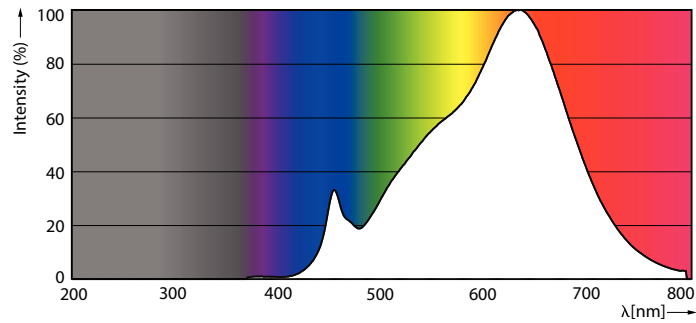

Product data

General Information	
Cap-Base	E26 [Single Contact Medium Screw]
Nominal lifetime	40,000 hour(s)
Switching Cycle	50,000
Lighting Technology	LED
EU RoHS compliant	Yes
Light Technical	
Color Code	927
Beam Angle (Nom)	25 degree(s)
Luminous Flux	850 lm
Luminous Intensity (Nom)	4,200 cd
Color Designation	Warm White (WW)
Correlated Color Temperature (Nom)	2700 K
Luminous Efficacy (rated) (Nom)	70.00 lm/W
Color Consistency	<6
Color rendering index (CRI)	95
LLMF At End Of Nominal Lifetime (Nom)	70 %
Operating and Electrical	
Line Frequency	60 Hz
Input Frequency	60 Hz
Power Consumption	12 W
Lamp Current (Nom)	120 mA

Wattage Equivalent	75 W
Starting Time (Nom)	0.5 s
Warm-up time to 60% light	0.5 s
Power Factor (Fraction)	0.9
Voltage (Nom)	120 V
Temperature	
T-Case Maximum (Nom)	90 °C
Controls and Dimming	
Dimmable	Yes
Mechanical and Housing	
Bulb Finish	Clear
Bulb Material	Plastic
Bulb Shape	PAR30S
Approval and Application	
Suitable For Accent Lighting	Yes
Energy Consumption kWh/1000 h	- kWh
Energy Certifications	Energy Star
Product Data	
Order product name	12PAR30S/EXPERTCOLOR/F25/927/DIM B

Dimensional drawing

Product	D	C
12PAR30S/EXPERTCOLOR/F25/927/DIM B	94.8 mm	116.1 mm

Photometric data

Spectral Power Distribution Colour - 12PAR30S/EXPERTCOLOR/F25/927/DIM B

Accent Lighting Spots - 12PAR30S/EXPERTCOLOR/F25/927/DIM B