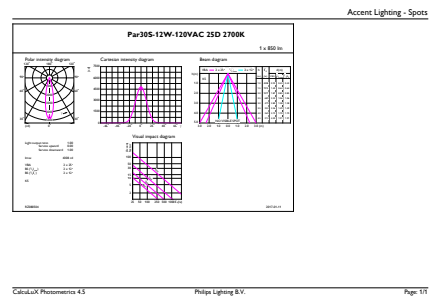

Product data

General Information	
Cap-Base	E26 [Single Contact Medium Screw]
Nominal lifetime	40,000 hour(s)
Switching Cycle	50,000
Lighting Technology	LED
EU RoHS compliant	Yes
Light Technical	
Color Code	927
Beam Angle (Nom)	25 degree(s)
Luminous Flux	850 lm
Luminous Intensity (Nom)	4,200 cd
Color Designation	Warm White (WW)
Correlated Color Temperature (Nom)	2700 K
Luminous Efficacy (rated) (Nom)	70.00 lm/W
Color Consistency	<6
Color rendering index (CRI)	95
LLMF At End Of Nominal Lifetime (Nom)	70 %
Operating and Electrical	
Line Frequency	60 Hz
Input Frequency	60 Hz
Power Consumption	12 W
Lamp Current (Nom)	120 mA

Dimensional drawing

Product	D	C
12PAR30S/EXPERTCOLOR/F25/927/DIM B	94.8 mm	116.1 mm

Photometric data

Spectral Power Distribution Colour - 12PAR30S/EXPERTCOLOR/F25/927/DIM B

Accent Lighting Spots - 12PAR30S/EXPERTCOLOR/F25/927/DIM B