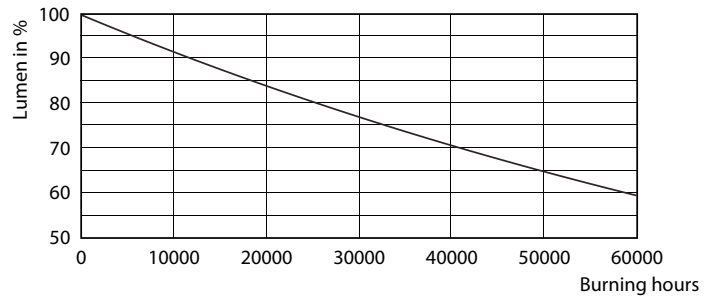

LED PAR30 S/L

Lifetime

Life Expectancy Diagram - 12PAR30S/EXPERTCOLOR/F25/927/DIM B

Lumen Maintenance Diagram - 12PAR30S/EXPERTCOLOR/F25/927/DIM B