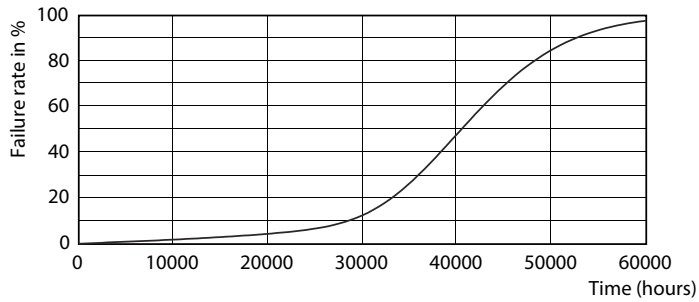

LED PAR30 S/L

Lifetime

Life Expectancy Diagram - 12PAR30S/EXPERTCOLOR/F25/927/DIM B

Lumen Maintenance Diagram - 12PAR30S/EXPERTCOLOR/F25/927/DIM B