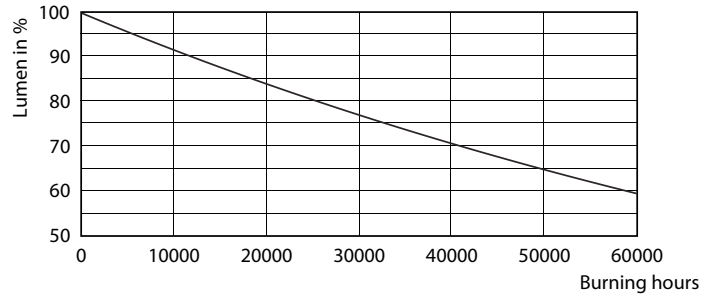

LED PAR30 S/L

Lifetime

Life Expectancy Diagram - 12PAR30S/EXPERTCOLOR/F40/927/DIM

Lumen Maintenance Diagram - 12PAR30S/EXPERTCOLOR/F40/927/DIM