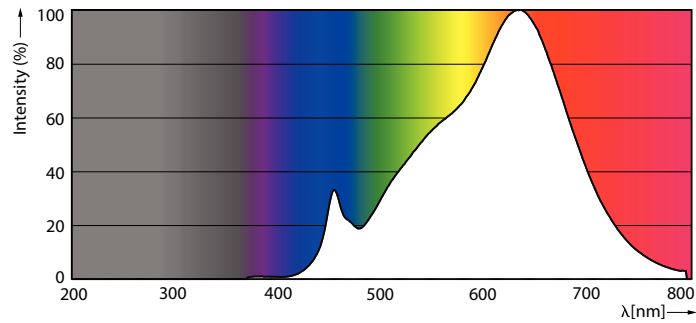

Photometric data

Spectral Power Distribution Colour - 12PAR30S/EXPERTCOLOR/F40/927/DIM