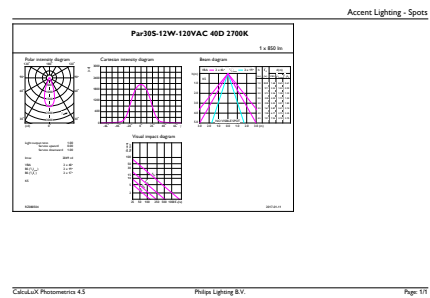

Accent Lighting Spots - 12PAR30S/EXPERTCOLOR/F40/927/DIM