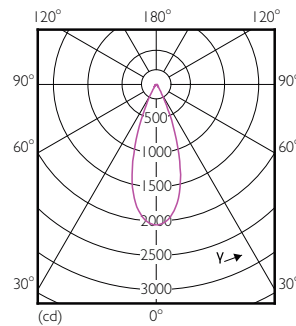

Light Distribution Diagram - 12PAR30S/EXPERTCOLOR/F40/927/DIM