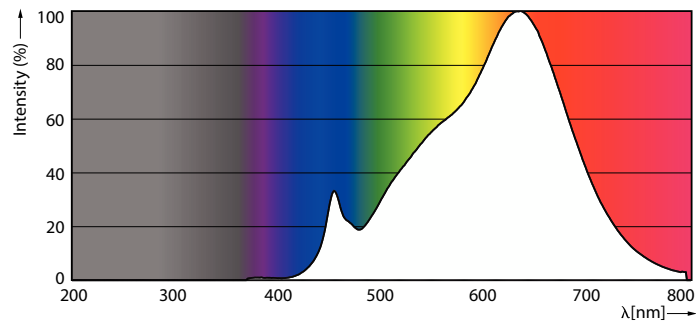

Photometric data

Spectral Power Distribution Colour - 12PAR30S/EXPERTCOLOR/F25/927/DIM