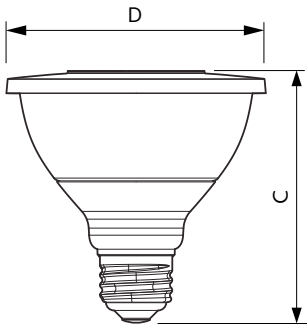

LED PAR30 S/L

Application Conditions

can it be used in closed luminaires Yes

Product Data

Order product name	12PAR30S/EXPERTCOLOR/F25/927/DIM
Full product name	12PAR30S/EXPERTCOLOR/F25/927/DIM
Order code	929001340304

Material Nr. (12NC)	929001340304
Numerator - Quantity Per Pack	1
EAN/UPC - Product/Case	046677470906
Numerator - Packs per outer box	6
EAN/UPC - Case	50046677470901

Dimensional drawing

Product	D	C
12PAR30S/EXPERTCOLOR/F25/927/DIM	94.8 mm	93.1 mm