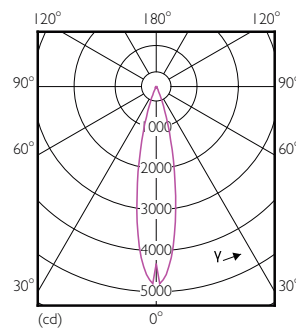

Light Distribution Diagram - 12PAR30S/EXPERTCOLOR/F25/927/DIM