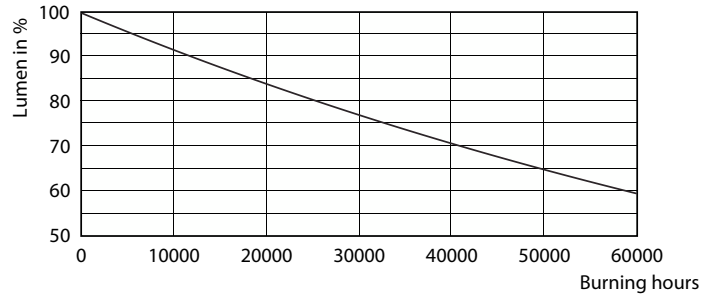

LED PAR30 S/L

Lifetime

Life Expectancy Diagram - 12PAR30S/EXPERTCOLOR/F25/927/DIM

Lumen Maintenance Diagram - 12PAR30S/EXPERTCOLOR/F25/927/DIM