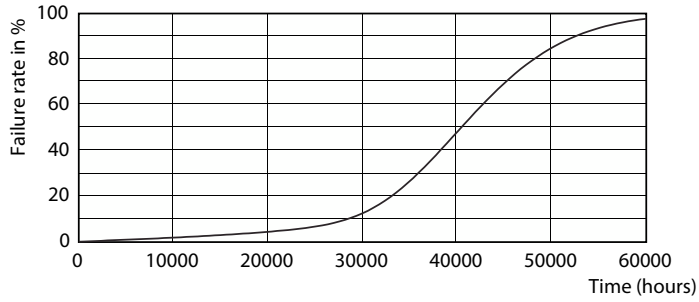

LED PAR30 S/L

Lifetime

Life Expectancy Diagram - 12PAR30S/EXPERTCOLOR/F25/927/DIM

Lumen Maintenance Diagram - 12PAR30S/EXPERTCOLOR/F25/927/DIM