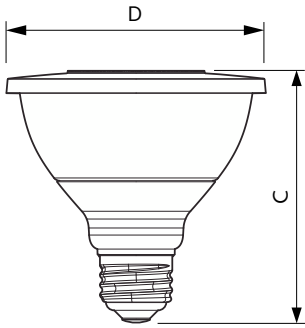

## 12PAR30S/EXPERTCOLOR/S10/927/DIM

Philips LED spots with a single optic beam, provide a clean beam that's free from shadows with beam angles from 15 and 40 degrees to suit every general lighting application.

### Product data

General Information		Wattage Equivalent	
Cap-Base	E26 [Single Contact Medium Screw]		75 W
Nominal lifetime	40,000 hour(s)	Starting Time (Nom)	0.5 s
Switching Cycle	50,000	Warm-up time to 60% light	0.5 s
Lighting Technology	LED	Power Factor (Fraction)	0.9
EU RoHS compliant	Yes	Voltage (Nom)	120 V
Light Technical		Temperature	
Color Code	927	T-Case Maximum (Nom)	90 °C
Beam Angle (Nom)	10 degree(s)	Controls and Dimming	
Luminous Flux	850 lm	Dimmable	Yes
Luminous Intensity (Nom)	10,000 cd	Mechanical and Housing	
Color Designation	Warm White (WW)	Bulb Finish	Clear
Correlated Color Temperature (Nom)	2700 K	Bulb Material	Plastic
Luminous Efficacy (rated) (Nom)	70.00 lm/W	Bulb Shape	PAR30S
Color Consistency	<6	Approval and Application	
Color rendering index (CRI)	95	Suitable For Accent Lighting	Yes
LLMF At End Of Nominal Lifetime (Nom)	70 %	Energy Consumption kWh/1000 h	- kWh
Operating and Electrical		Energy Certifications	Energy Star
Line Frequency	60 Hz	Product Data	
Input Frequency	60 Hz	Order product name	12PAR30S/EXPERTCOLOR/S10/927/DIM
Power Consumption	12 W		
Lamp Current (Nom)	120 mA		

## Dimensional drawing

Product	D	C
12PAR30S/EXPERTCOLOR/S10/927/DIM	94.8 mm	93.1 mm