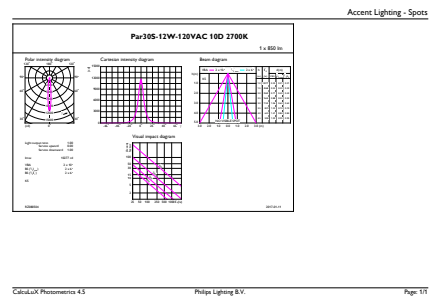

Accent Lighting Spots - 12PAR30S/EXPERTCOLOR/S10/927/DIM