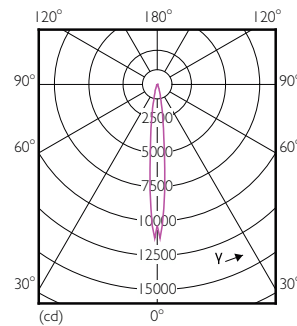

Light Distribution Diagram - 12PAR30S/EXPERTCOLOR/S10/927/DIM