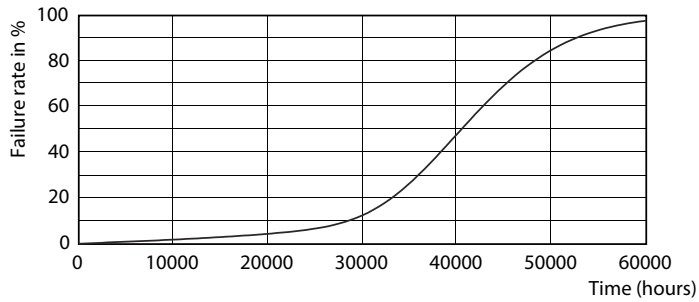

LED PAR30 S/L

Lifetime

Life Expectancy Diagram - 12PAR30S/EXPERTCOLOR/S10/927/DIM

Lumen Maintenance Diagram - 12PAR30S/EXPERTCOLOR/S10/927/DIM