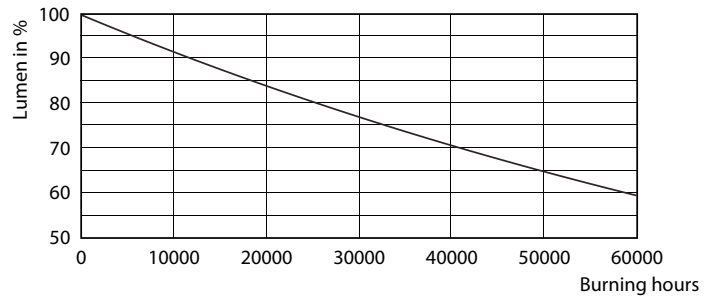

LED PAR30 S/L

Lifetime

Life Expectancy Diagram - 12PAR30S/EXPERTCOLOR/S10/927/DIM

Lumen Maintenance Diagram - 12PAR30S/EXPERTCOLOR/S10/927/DIM