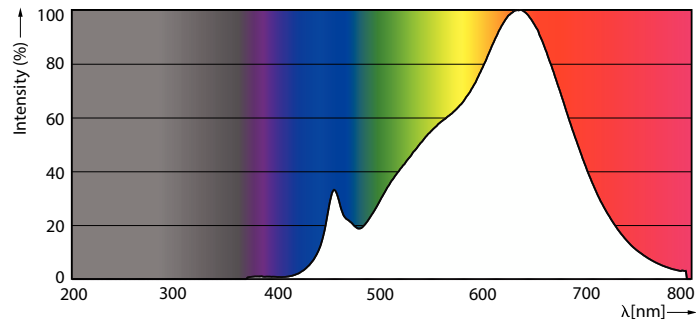

Photometric data

Spectral Power Distribution Colour - 12PAR30S/EXPERTCOLOR/S10/927/DIM