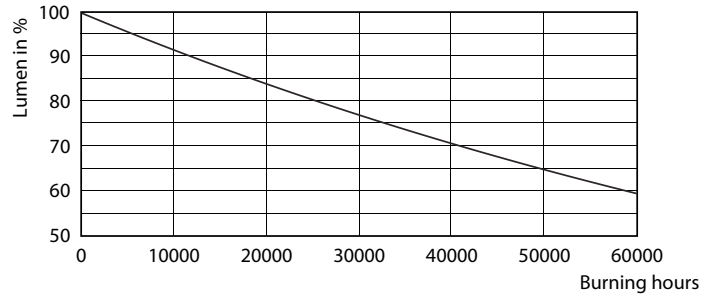

LED PAR38

Lifetime

Life Expectancy Diagram - 17PAR38/EXPERTCOLOR/F25/940/DIM

Lumen Maintenance Diagram - 17PAR38/EXPERTCOLOR/F25/940/DIM