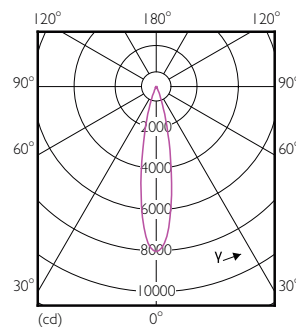

Light Distribution Diagram - 17PAR38/EXPERTCOLOR/F25/940/DIM