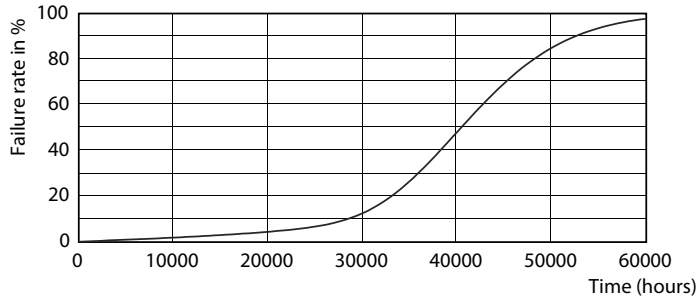

LED PAR38

Lifetime

Life Expectancy Diagram - 17PAR38/EXPERTCOLOR/F25/940/DIM

Lumen Maintenance Diagram - 17PAR38/EXPERTCOLOR/F25/940/DIM