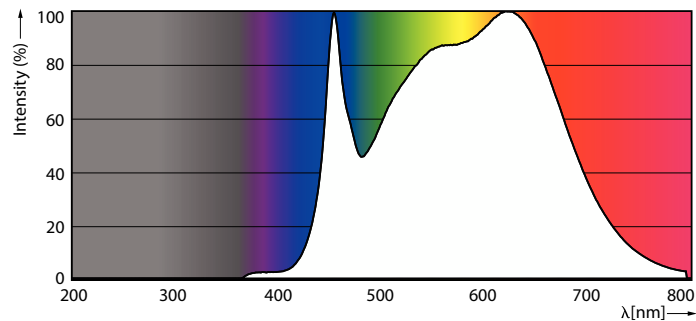

Photometric data

Spectral Power Distribution Colour - 17PAR38/EXPERTCOLOR/F25/940/DIM