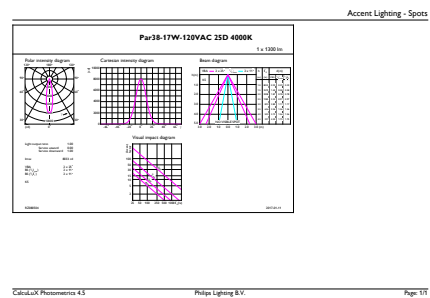

Accent Lighting Spots - 17PAR38/EXPERTCOLOR/F25/940/DIM