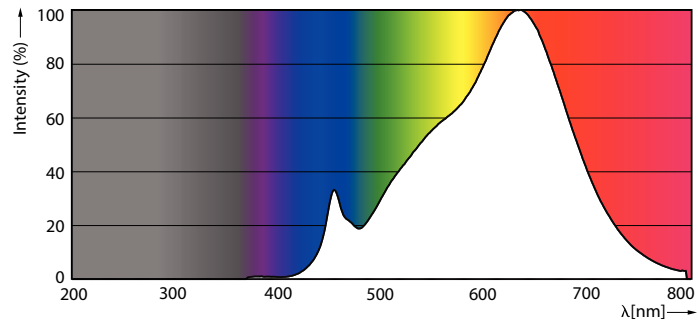

Product data

General Information		Wattage Equivalent	
Cap-Base	E26 [Single Contact Medium Screw]	120 W	
Nominal lifetime	40,000 hour(s)	Starting Time (Nom)	0.5 s
Switching Cycle	50,000	Warm-up time to 60% light	0.5 s
Lighting Technology	LED	Power Factor (Fraction)	0.9
EU RoHS compliant	Yes	Voltage (Nom)	120 V
Light Technical		Temperature	
Color Code	927	T-Case Maximum (Nom)	90 °C
Beam Angle (Nom)	40 degree(s)	Controls and Dimming	
Luminous Flux	1,150 lm	Dimmable	Yes
Luminous Intensity (Nom)	2,600 cd	Mechanical and Housing	
Color Designation	Warm White (WW)	Bulb Finish	Clear
Correlated Color Temperature (Nom)	2700 K	Bulb Material	Plastic
Luminous Efficacy (rated) (Nom)	67.00 lm/W	Bulb Shape	PAR38
Color Consistency	<6	Approval and Application	
Color rendering index (CRI)	95	Suitable For Accent Lighting	Yes
LLMF At End Of Nominal Lifetime (Nom)	70 %	Energy Consumption kWh/1000 h	- kWh
Operating and Electrical		Energy Certifications	Energy Star
Line Frequency	60 Hz	Product Data	
Input Frequency	60 Hz	Order product name	17PAR38/EXPERTCOLOR/F40/927/DIM
Power Consumption	17 W		
Lamp Current (Nom)	170 mA		

Dimensional drawing

Product	D	C
17PAR38/EXPERTCOLOR/F40/927/DIM	120.7 mm	134.6 mm

Photometric data

Spectral Power Distribution Colour - 17PAR38/EXPERTCOLOR/F40/927/DIM

Accent Lighting Spots - 17PAR38/EXPERTCOLOR/F40/927/DIM