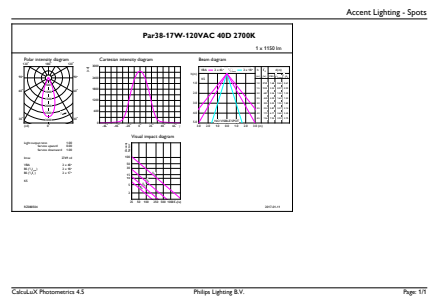

Product data

General Information		Wattage Equivalent	
Cap-Base	E26 [Single Contact Medium Screw]	120 W	
Nominal lifetime	40,000 hour(s)	Starting Time (Nom)	0.5 s
Switching Cycle	50,000	Warm-up time to 60% light	0.5 s
Lighting Technology	LED	Power Factor (Fraction)	0.9
EU RoHS compliant	Yes	Voltage (Nom)	120 V
Light Technical		Temperature	
Color Code	927	T-Case Maximum (Nom)	90 °C
Beam Angle (Nom)	40 degree(s)	Controls and Dimming	
Luminous Flux	1,150 lm	Dimmable	Yes
Luminous Intensity (Nom)	2,600 cd	Mechanical and Housing	
Color Designation	Warm White (WW)	Bulb Finish	Clear
Correlated Color Temperature (Nom)	2700 K	Bulb Material	Plastic
Luminous Efficacy (rated) (Nom)	67.00 lm/W	Bulb Shape	PAR38
Color Consistency	<6	Approval and Application	
Color rendering index (CRI)	95	Suitable For Accent Lighting	Yes
LLMF At End Of Nominal Lifetime (Nom)	70 %	Energy Consumption kWh/1000 h	- kWh
Operating and Electrical		Energy Certifications	Energy Star
Line Frequency	60 Hz	Product Data	
Input Frequency	60 Hz	Order product name	17PAR38/EXPERTCOLOR/F40/927/DIM
Power Consumption	17 W		
Lamp Current (Nom)	170 mA		

Dimensional drawing

Product	D	C
17PAR38/EXPERTCOLOR/F40/927/DIM	120.7 mm	134.6 mm

Photometric data

Spectral Power Distribution Colour - 17PAR38/EXPERTCOLOR/F40/927/DIM

Accent Lighting Spots - 17PAR38/EXPERTCOLOR/F40/927/DIM