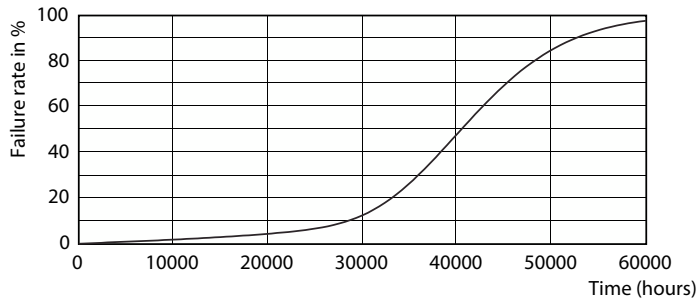

LED PAR38

Lifetime

Life Expectancy Diagram - 17PAR38/EXPERTCOLOR/F40/927/DIM