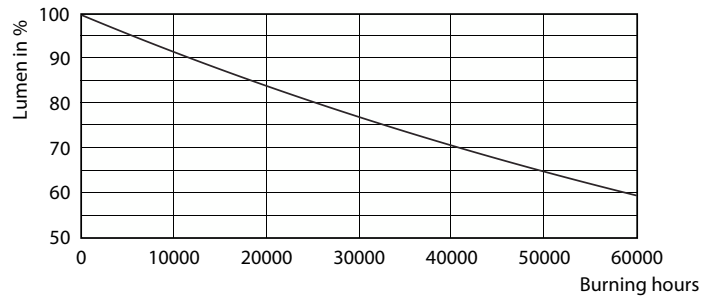

LED PAR38

Lifetime

Lumen Maintenance Diagram - 17PAR38/EXPERTCOLOR/F40/927/DIM