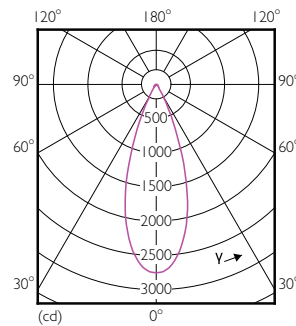

Product data

General Information		Wattage Equivalent	
Cap-Base	E26 [Single Contact Medium Screw]	120 W	
Nominal lifetime	40,000 hour(s)	Starting Time (Nom)	0.5 s
Switching Cycle	50,000	Warm-up time to 60% light	0.5 s
Lighting Technology	LED	Power Factor (Fraction)	0.9
EU RoHS compliant	Yes	Voltage (Nom)	120 V
Light Technical		Temperature	
Color Code	927	T-Case Maximum (Nom)	90 °C
Beam Angle (Nom)	40 degree(s)	Controls and Dimming	
Luminous Flux	1,150 lm	Dimmable	Yes
Luminous Intensity (Nom)	2,600 cd	Mechanical and Housing	
Color Designation	Warm White (WW)	Bulb Finish	Clear
Correlated Color Temperature (Nom)	2700 K	Bulb Material	Plastic
Luminous Efficacy (rated) (Nom)	67.00 lm/W	Bulb Shape	PAR38
Color Consistency	<6	Approval and Application	
Color rendering index (CRI)	95	Suitable For Accent Lighting	Yes
LLMF At End Of Nominal Lifetime (Nom)	70 %	Energy Consumption kWh/1000 h	- kWh
Operating and Electrical		Energy Certifications	Energy Star
Line Frequency	60 Hz	Product Data	
Input Frequency	60 Hz	Order product name	17PAR38/EXPERTCOLOR/F40/927/DIM
Power Consumption	17 W		
Lamp Current (Nom)	170 mA		

Dimensional drawing

Product	D	C
17PAR38/EXPERTCOLOR/F40/927/DIM	120.7 mm	134.6 mm

Photometric data

Spectral Power Distribution Colour - 17PAR38/EXPERTCOLOR/F40/927/DIM

Accent Lighting Spots - 17PAR38/EXPERTCOLOR/F40/927/DIM