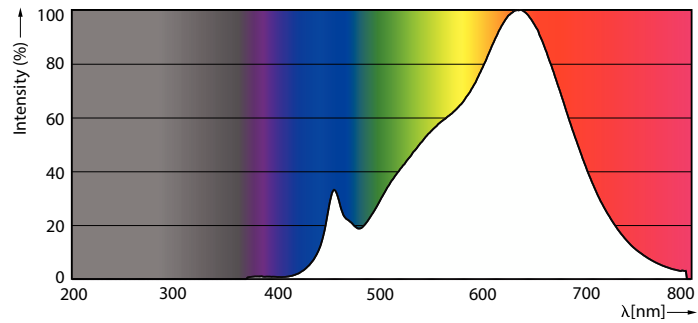

Product data

General Information		Wattage Equivalent	
Cap-Base	E26 [Single Contact Medium Screw]		120 W
Nominal lifetime	40,000 hour(s)	Starting Time (Nom)	0.5 s
Switching Cycle	50,000	Warm-up time to 60% light	0.5 s
Lighting Technology	LED	Power Factor (Fraction)	0.9
EU RoHS compliant	Yes	Voltage (Nom)	120 V
Light Technical		Temperature	
Color Code	927	T-Case Maximum (Nom)	90 °C
Beam Angle (Nom)	25 degree(s)	Controls and Dimming	
Luminous Flux	1,150 lm	Dimmable	Yes
Luminous Intensity (Nom)	5,800 cd	Mechanical and Housing	
Color Designation	Warm White (WW)	Bulb Finish	Clear
Correlated Color Temperature (Nom)	2700 K	Bulb Material	Plastic
Luminous Efficacy (rated) (Nom)	67.00 lm/W	Bulb Shape	PAR38
Color Consistency	<6	Approval and Application	
Color rendering index (CRI)	95	Suitable For Accent Lighting	Yes
LLMF At End Of Nominal Lifetime (Nom)	70 %	Energy Consumption kWh/1000 h	- kWh
Operating and Electrical		Energy Certifications	Energy Star
Line Frequency	60 Hz	Product Data	
Input Frequency	60 Hz	Order product name	17PAR38/EXPERTCOLOR/F25/927/DIM/120V
Power Consumption	17 W		
Lamp Current (Nom)	170 mA		

Dimensional drawing

Product	D	C
17PAR38/EXPERTCOLOR/F25/927/DIM/120V	120.7 mm	134.6 mm

Photometric data

Spectral Power Distribution Colour - 17PAR38/EXPERTCOLOR/F25/927/DIM/120V

Accent Lighting Spots - 17PAR38/EXPERTCOLOR/F25/927/DIM/120V