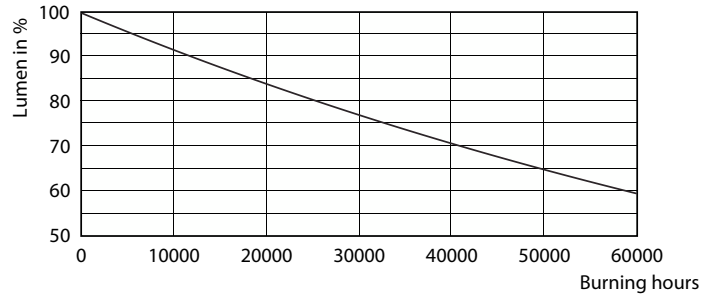

LED PAR38

Lifetime

Life Expectancy Diagram - 17PAR38/EXPERTCOLOR/F25/927/DIM/120V

Lumen Maintenance Diagram - 17PAR38/EXPERTCOLOR/F25/927/DIM/120V