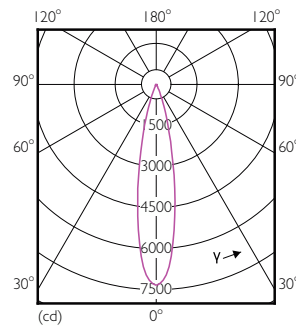

Product data

General Information		Wattage Equivalent	
Cap-Base	E26 [Single Contact Medium Screw]		120 W
Nominal lifetime	40,000 hour(s)	Starting Time (Nom)	0.5 s
Switching Cycle	50,000	Warm-up time to 60% light	0.5 s
Lighting Technology	LED	Power Factor (Fraction)	0.9
EU RoHS compliant	Yes	Voltage (Nom)	120 V
Light Technical		Temperature	
Color Code	927	T-Case Maximum (Nom)	90 °C
Beam Angle (Nom)	25 degree(s)	Controls and Dimming	
Luminous Flux	1,150 lm	Dimmable	Yes
Luminous Intensity (Nom)	5,800 cd	Mechanical and Housing	
Color Designation	Warm White (WW)	Bulb Finish	Clear
Correlated Color Temperature (Nom)	2700 K	Bulb Material	Plastic
Luminous Efficacy (rated) (Nom)	67.00 lm/W	Bulb Shape	PAR38
Color Consistency	<6	Approval and Application	
Color rendering index (CRI)	95	Suitable For Accent Lighting	Yes
LLMF At End Of Nominal Lifetime (Nom)	70 %	Energy Consumption kWh/1000 h	- kWh
Operating and Electrical		Energy Certifications	Energy Star
Line Frequency	60 Hz	Product Data	
Input Frequency	60 Hz	Order product name	17PAR38/EXPERTCOLOR/F25/927/DIM/120V
Power Consumption	17 W		
Lamp Current (Nom)	170 mA		

Dimensional drawing

Product	D	C
17PAR38/EXPERTCOLOR/F25/927/DIM/120V	120.7 mm	134.6 mm

Photometric data

Spectral Power Distribution Colour - 17PAR38/EXPERTCOLOR/F25/927/DIM/120V

Accent Lighting Spots - 17PAR38/EXPERTCOLOR/F25/927/DIM/120V