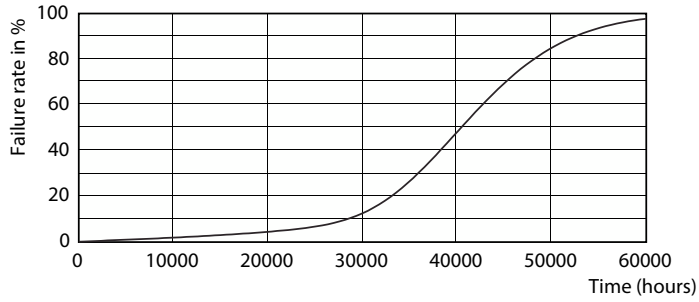

LED PAR38

Lifetime

Life Expectancy Diagram - 17PAR38/EXPERTCOLOR/F25/927/DIM/120V

Lumen Maintenance Diagram - 17PAR38/EXPERTCOLOR/F25/927/DIM/120V