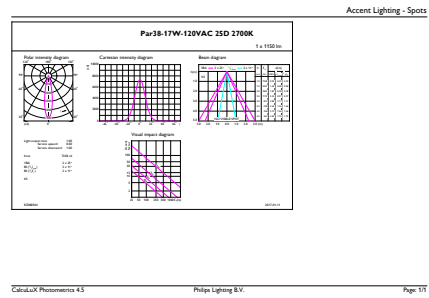

Product data

General Information		Wattage Equivalent	
Cap-Base	E26 [Single Contact Medium Screw]		120 W
Nominal lifetime	40,000 hour(s)	Starting Time (Nom)	0.5 s
Switching Cycle	50,000	Warm-up time to 60% light	0.5 s
Lighting Technology	LED	Power Factor (Fraction)	0.9
EU RoHS compliant	Yes	Voltage (Nom)	120 V
Light Technical		Temperature	
Color Code	927	T-Case Maximum (Nom)	90 °C
Beam Angle (Nom)	25 degree(s)	Controls and Dimming	
Luminous Flux	1,150 lm	Dimmable	Yes
Luminous Intensity (Nom)	5,800 cd	Mechanical and Housing	
Color Designation	Warm White (WW)	Bulb Finish	Clear
Correlated Color Temperature (Nom)	2700 K	Bulb Material	Plastic
Luminous Efficacy (rated) (Nom)	67.00 lm/W	Bulb Shape	PAR38
Color Consistency	<6	Approval and Application	
Color rendering index (CRI)	95	Suitable For Accent Lighting	Yes
LLMF At End Of Nominal Lifetime (Nom)	70 %	Energy Consumption kWh/1000 h	- kWh
Operating and Electrical		Energy Certifications	Energy Star
Line Frequency	60 Hz	Product Data	
Input Frequency	60 Hz	Order product name	17PAR38/EXPERTCOLOR/F25/927/DIM/120V
Power Consumption	17 W		
Lamp Current (Nom)	170 mA		

Dimensional drawing

Product	D	C
17PAR38/EXPERTCOLOR/F25/927/DIM/120V	120.7 mm	134.6 mm

Photometric data

Spectral Power Distribution Colour - 17PAR38/EXPERTCOLOR/F25/927/DIM/120V

Accent Lighting Spots - 17PAR38/EXPERTCOLOR/F25/927/DIM/120V