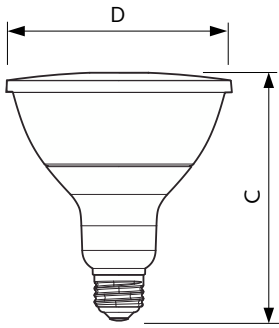

LED PAR38

17PAR38/EXPERTCOLOR/F25/927/DIM/120V

Philips LED spots with a single optic beam, provide a clean beam that's free from shadows with beam angles from 15 and 40 degrees to suit every general lighting application.

Product data

General Information		Wattage Equivalent	
Cap-Base	E26 [Single Contact Medium Screw]		120 W
Nominal lifetime	40,000 hour(s)	Starting Time (Nom)	0.5 s
Switching Cycle	50,000	Warm-up time to 60% light	0.5 s
Lighting Technology	LED	Power Factor (Fraction)	0.9
EU RoHS compliant	Yes	Voltage (Nom)	120 V
Light Technical		Temperature	
Color Code	927	T-Case Maximum (Nom)	90 °C
Beam Angle (Nom)	25 degree(s)	Controls and Dimming	
Luminous Flux	1,150 lm	Dimmable	Yes
Luminous Intensity (Nom)	5,800 cd	Mechanical and Housing	
Color Designation	Warm White (WW)	Bulb Finish	Clear
Correlated Color Temperature (Nom)	2700 K	Bulb Material	Plastic
Luminous Efficacy (rated) (Nom)	67.00 lm/W	Bulb Shape	PAR38
Color Consistency	<6	Approval and Application	
Color rendering index (CRI)	95	Suitable For Accent Lighting	Yes
LLMF At End Of Nominal Lifetime (Nom)	70 %	Energy Consumption kWh/1000 h	- kWh
Operating and Electrical		Energy Certifications	Energy Star
Line Frequency	60 Hz	Product Data	
Input Frequency	60 Hz	Order product name	17PAR38/EXPERTCOLOR/F25/927/DIM/120V
Power Consumption	17 W		
Lamp Current (Nom)	170 mA		

Dimensional drawing

Product	D	C
17PAR38/EXPERTCOLOR/F25/927/DIM/120V	120.7 mm	134.6 mm

Photometric data

Spectral Power Distribution Colour - 17PAR38/EXPERTCOLOR/F25/927/DIM/120V

Accent Lighting Spots - 17PAR38/EXPERTCOLOR/F25/927/DIM/120V