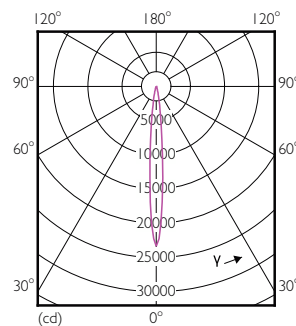

Light Distribution Diagram - 17PAR38/EXPERTCOLOR/S8/927/DIM/120V