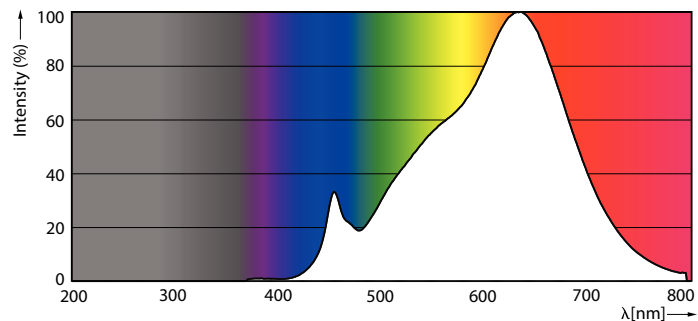

Photometric data

Spectral Power Distribution Colour - 17PAR38/EXPERTCOLOR/S8/927/DIM/120V