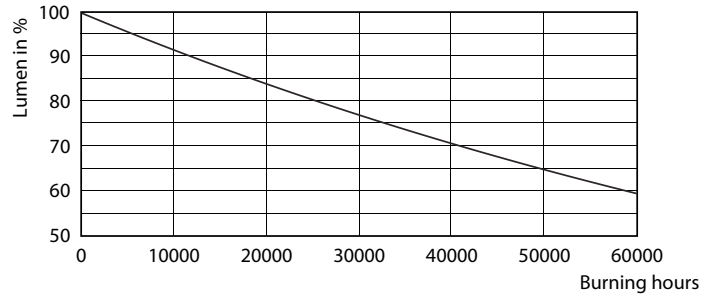

LED PAR38

Lifetime

Life Expectancy Diagram - 17PAR38/EXPERTCOLOR/S8/927/DIM/120V

Lumen Maintenance Diagram - 17PAR38/EXPERTCOLOR/S8/927/DIM/120V