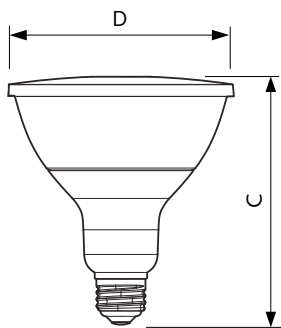

## 17PAR38/EXPERTCOLOR/S8/927/DIM/120V

Philips LED spots with a single optic beam, provide a clean beam that's free from shadows with beam angles from 15 and 40 degrees to suit every general lighting application.

### Product data

General Information		Wattage Equivalent	
Cap-Base	E26 [Single Contact Medium Screw]		100 W
Nominal lifetime	40,000 hour(s)	Starting Time (Nom)	0.5 s
Switching Cycle	50,000	Warm-up time to 60% light	0.5 s
Lighting Technology	LED	Power Factor (Fraction)	0.9
EU RoHS compliant	Yes	Voltage (Nom)	120 V
Light Technical		Temperature	
Color Code	927	T-Case Maximum (Nom)	90 °C
Beam Angle (Nom)	8 degree(s)	Controls and Dimming	
Luminous Flux	1,150 lm	Dimmable	Yes
Luminous Intensity (Nom)	21,000 cd	Mechanical and Housing	
Color Designation	Warm White (WW)	Bulb Finish	Clear
Correlated Color Temperature (Nom)	2700 K	Bulb Material	Plastic
Luminous Efficacy (rated) (Nom)	67.00 lm/W	Bulb Shape	PAR38
Color Consistency	<6	Approval and Application	
Color rendering index (CRI)	95	Suitable For Accent Lighting	Yes
LLMF At End Of Nominal Lifetime (Nom)	70 %	Energy Consumption kWh/1000 h	- kWh
Operating and Electrical		Energy Certifications	Energy Star
Line Frequency	60 Hz	Product Data	
Input Frequency	60 Hz	Order product name	17PAR38/EXPERTCOLOR/S8/927/DIM/120V
Power Consumption	17 W		
Lamp Current (Nom)	170 mA		

## Dimensional drawing

Product	D	C
17PAR38/EXPERTCOLOR/S8/927/DIM/120V	120.7 mm	134.6 mm