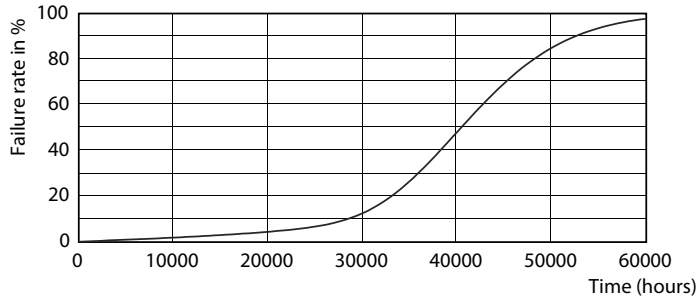

LED PAR38

Lifetime

Life Expectancy Diagram - 17PAR38/EXPERTCOLOR/S8/927/DIM/120V

Lumen Maintenance Diagram - 17PAR38/EXPERTCOLOR/S8/927/DIM/120V