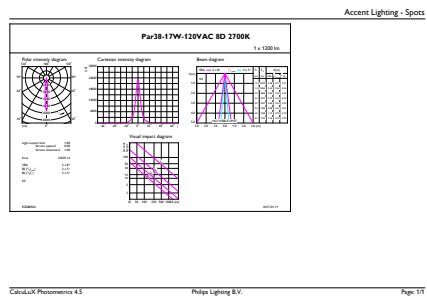

Accent Lighting Spots - 17PAR38/EXPERTCOLOR/S8/927/DIM/120V