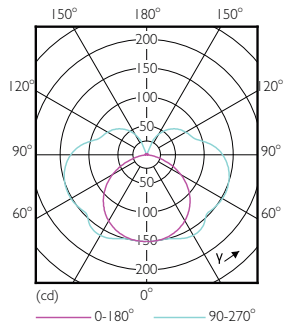

CorePro LED lineales R7S

Dados fotométricos

Light Distribution Diagram - CorePro LEDlinear ND 7.5-60W R7S 78mm840