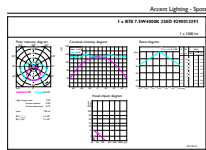

Desenho dimensional

Product	D	C
CorePro LEDlinear ND 7.5-60W R7S 78mm840	29 mm	78 mm

Dados fotométricos

Accent Lighting Spots - CorePro LEDlinear ND 7.5-60W R7S 78mm840

Spectral Power Distribution Colour - CorePro LEDlinear ND 7.5-60W R7S 78mm840