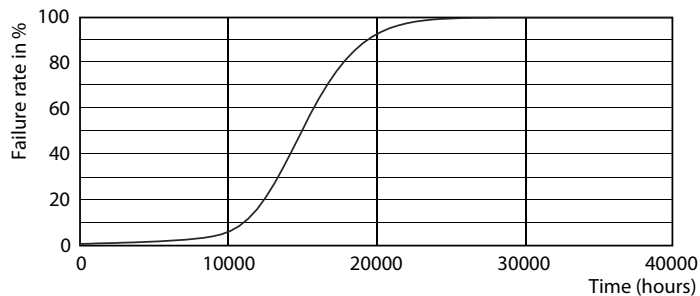

CorePro LEDlinear MV

Livslängd

Life Expectancy Diagram - CorePro LEDlinear ND 7.5-60W R7S 78mm830

Lumen Maintenance Diagram - CorePro LEDlinear ND 7.5-60W R7S 78mm830