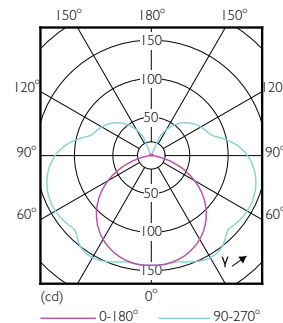

## Måttskiss

Product	D	C
CorePro LEDlinear ND 7.5-60W R7S 78mm830	29 mm	78 mm

## Fotometriska data

Spectral Power Distribution Colour - CorePro LEDlinear ND 7.5-60W R7S 78mm830

Accent Lighting Spots - CorePro LEDlinear ND 7.5-60W R7S 78mm830

Light Distribution Diagram - CorePro LEDlinear ND 7.5-60W R7S 78mm830