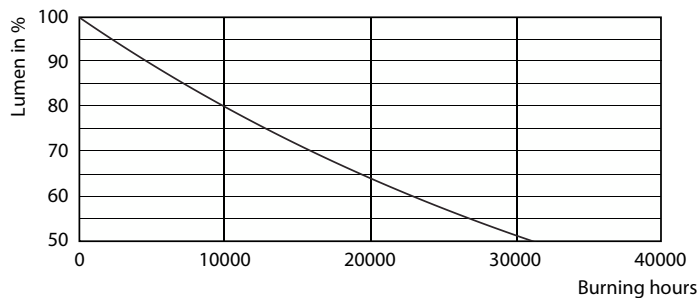

CorePro LEDlinear MV

Livslängd

Life Expectancy Diagram - CorePro LEDlinear ND 7.5-60W R7S 78mm830

Lumen Maintenance Diagram - CorePro LEDlinear ND 7.5-60W R7S 78mm830