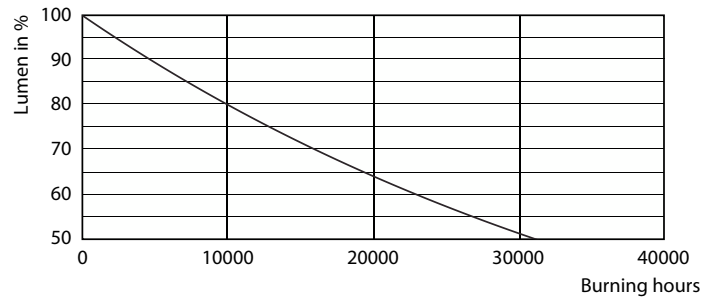

CorePro LEDlinear MV

Levensduur

Life Expectancy Diagram - CorePro LEDlinear ND 7.5-60W R7S 78mm830

Lumen Maintenance Diagram - CorePro LEDlinear ND 7.5-60W R7S 78mm830