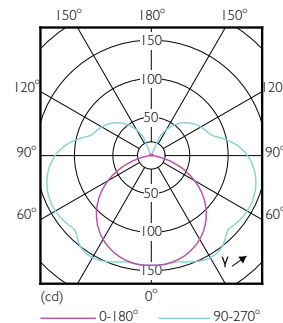

## Maatschets

Product	D	C
CorePro LEDlinear ND 7.5-60W R7S 78mm830	29 mm	78 mm

## Fotometrische gegevens

Spectral Power Distribution Colour - CorePro LEDlinear ND 7.5-60W R7S 78mm830

Accent Lighting Spots - CorePro LEDlinear ND 7.5-60W R7S 78mm830

Light Distribution Diagram - CorePro LEDlinear ND 7.5-60W R7S 78mm830