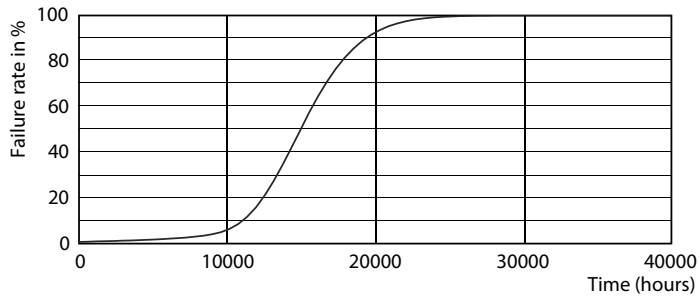

CorePro LEDlinear MV

Levensduur

Life Expectancy Diagram - CorePro LEDlinear ND 7.5-60W R7S 78mm830

Lumen Maintenance Diagram - CorePro LEDlinear ND 7.5-60W R7S 78mm830