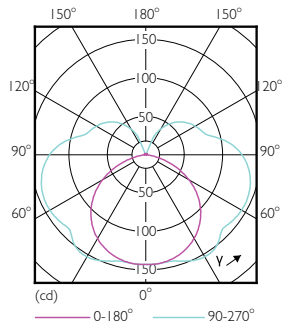

Dimensional drawing

Product	D	C
CorePro LEDlinear ND 7.5-60W R7S 78mm830	29 mm	78 mm

Photometric data

Spectral Power Distribution Colour - CorePro LEDlinear ND 7.5-60W R7S 78mm830

Accent Lighting Spots - CorePro LEDlinear ND 7.5-60W R7S 78mm830

CorePro LEDlinear MV

Photometric data

Light Distribution Diagram - CorePro LEDlinear ND 7.5-60W R7S 78mm830

Lifetime

Life Expectancy Diagram - CorePro LEDlinear ND 7.5-60W R7S 78mm830

Lumen Maintenance Diagram - CorePro LEDlinear ND 7.5-60W R7S 78mm830