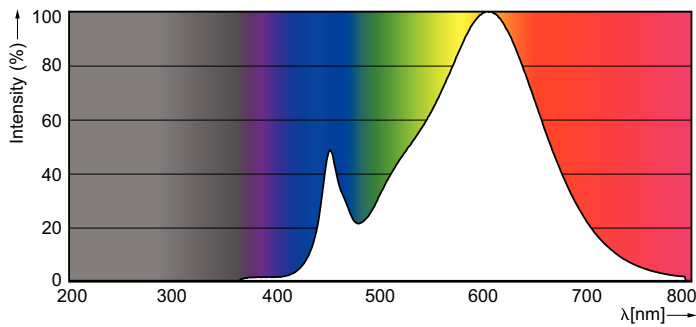

Photometric data

Spectral Power Distribution Colour - CorePro LEDlinear ND 7.5-60W R7S 78mm830