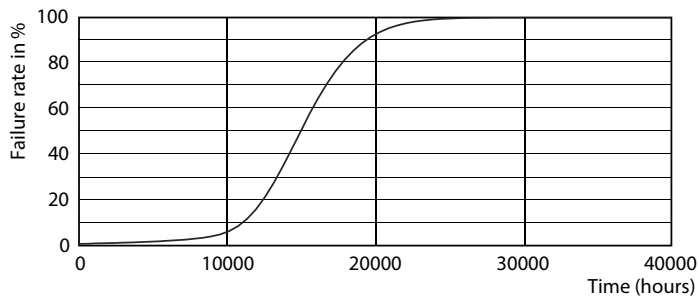

Lifetime

Life Expectancy Diagram - CorePro LEDlinear ND 7.5-60W R7S 78mm830