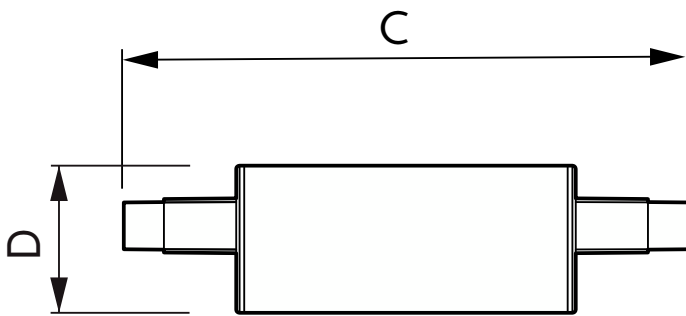

CorePro LEDlinear MV

EPREL Registration Number	465219
EyeComfort	Yes
Application Conditions	
can it be used in closed luminaires	No
Product Data	
Order product name	CorePro LEDlinear ND 7.5-60W R7S 78mm830
Full product name	CorePro LEDlinear ND 7.5-60W R7S 78mm830

Full product code	871869671394500
Order code	929001339002
Material Nr. (12NC)	929001339002
Numerator - Quantity Per Pack	1
EAN/UPC - Product/Case	8718696713945
Numerator - Packs per outer box	10
EAN/UPC - Case	8718696713952

Dimensional drawing

Product	D	C
CorePro LEDlinear ND 7.5-60W R7S 78mm830	29 mm	78 mm