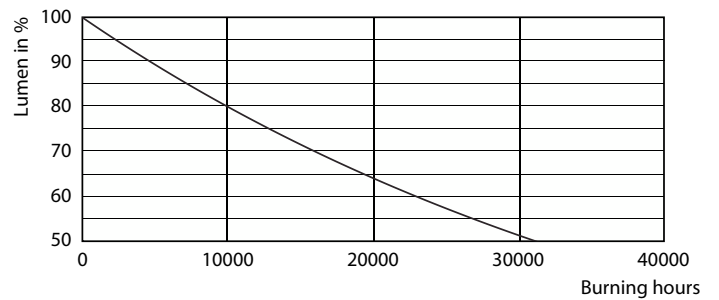

Product data

General Information	
Cap-Base	R7s
Nominal lifetime	15,000 hour(s)
Switching Cycle	50,000
Lighting Technology	LED
Flux measurement reference	Sphere
CE mark	Yes
EU RoHS compliant	Yes
Light Technical	
Color Code	830 [CCT of 3000K]
Luminous Flux	950 lm
Color Designation	White (WH)
Correlated Color Temperature (Nom)	3000 K
Luminous Efficacy (rated) (Nom)	126.67 lm/W
Color Consistency	<6
Color rendering index (CRI)	80
LLMF At End Of Nominal Lifetime (Nom)	70 %
Flickering value (PstLM) - Flickering value as per EN 61000-3-3	1
Stroboscopic effect visibility measure (SVM)	0.4

CorePro LEDlinear MV

Photometric data

Light Distribution Diagram - CorePro LEDlinear ND 7.5-60W R7S 78mm830

Lifetime

Life Expectancy Diagram - CorePro LEDlinear ND 7.5-60W R7S 78mm830

Lumen Maintenance Diagram - CorePro LEDlinear ND 7.5-60W R7S 78mm830