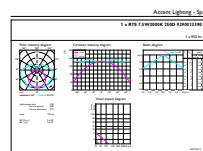

Données photométriques

Spectral Power Distribution Colour - CorePro LEDlinear ND 7.5-60W R7S
78mm830

Accent Lighting Spots - CorePro LEDlinear ND 7.5-60W R7S 78mm830