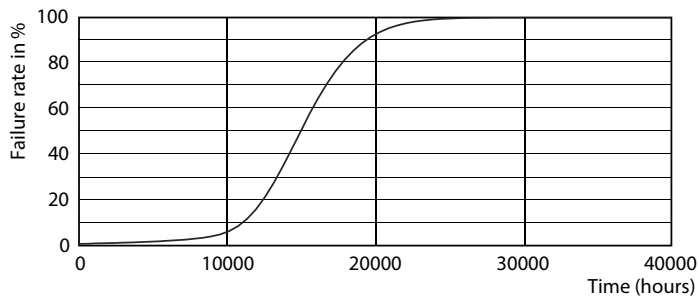

Durée de vie

Life Expectancy Diagram - CorePro LEDlinear ND 7.5-60W R7S 78mm830