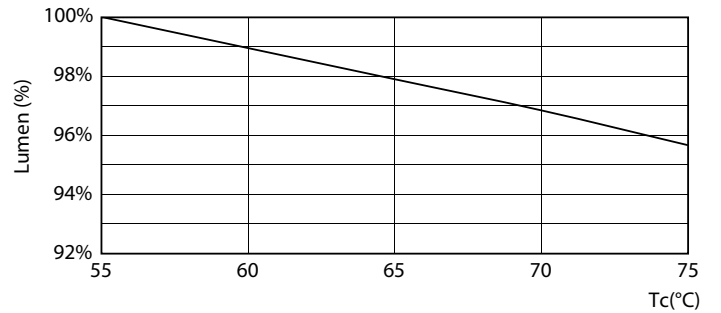

Life Expectancy Diagram - CorePro LEDtube 1200mm 14.5W865

Lumen Maintenance Diagram - CorePro LEDtube 1200mm 14.5W865