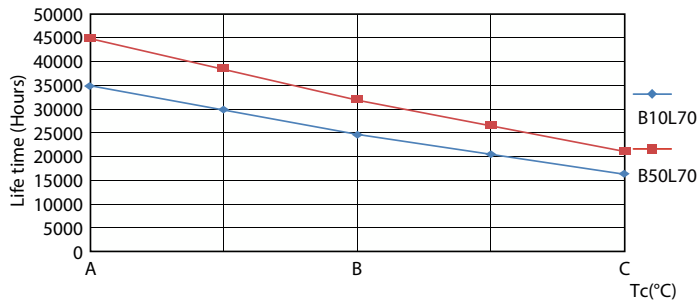

CorePro LEDtube EM/Mains

Fotometrie

Spectral Power Distribution Colour - CorePro LEDtube 1200mm 14.5W865

Durata

Life Expectancy Diagram - CorePro LEDtube 1200mm 14.5W865

Life Expectancy Diagram - CorePro LEDtube 1200mm 14.5W865