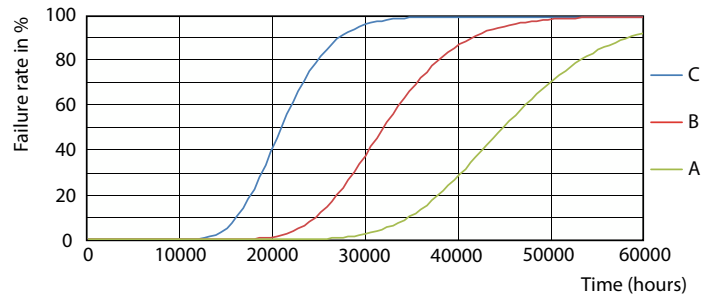

CorePro LEDtube EM/Mains

Fotometrie

Spectral Power Distribution Colour - CorePro LEDtube 1200mm 14.5W865

Durata

Life Expectancy Diagram - CorePro LEDtube 1200mm 14.5W865

Life Expectancy Diagram - CorePro LEDtube 1200mm 14.5W865