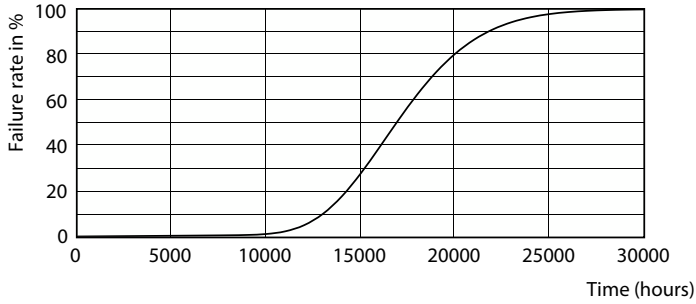

Life Expectancy Diagram - Ecofit LEDtube 1500mm 20W 840 T8 I