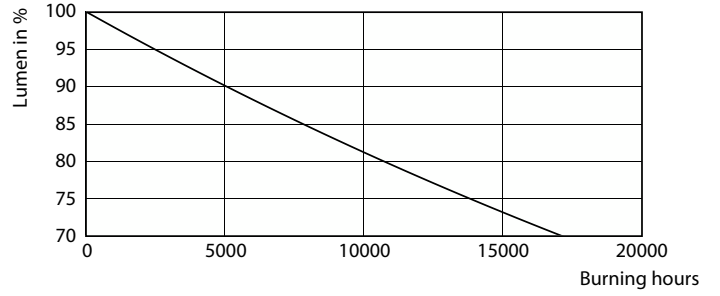

Ecofit Ledtubes T8

Kullanım Ömrü

Lumen Maintenance Diagram - Ecofit LEDtube 1500mm 20W 840 T8 I

Lumen Maintenance Diagram - Ecofit LEDtube 1500mm 20W 840 T8 I