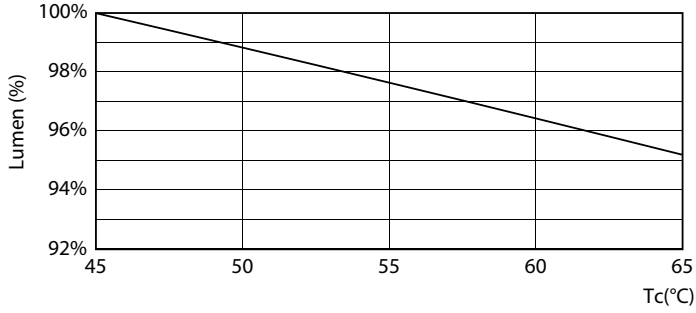

Ecofit Ledtubes T8

Kullanım Ömrü

Lumen Maintenance Diagram - Ecofit LEDtube 1500mm 20W 840 T8 I

Lumen Maintenance Diagram - Ecofit LEDtube 1500mm 20W 840 T8 I