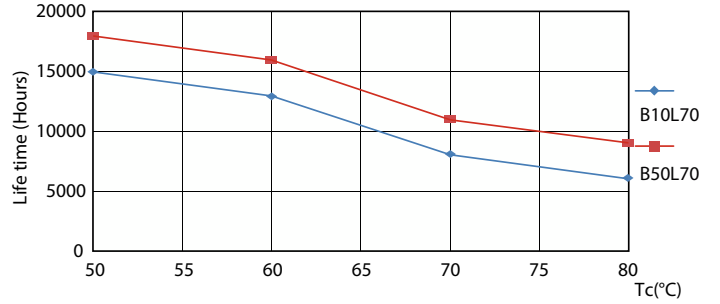

Life Expectancy Diagram - Ecofit LEDtube 1500mm 20W 840 T8 I