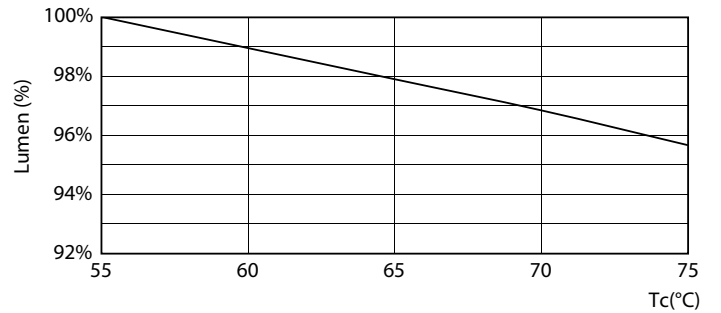

Life Expectancy Diagram - CorePro LEDtube 1500mm 20W 865

Lumen Maintenance Diagram - CorePro LEDtube 1500mm 20W 865