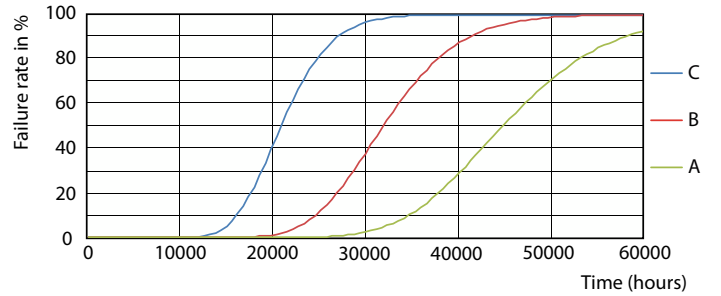

CorePro LEDtube EM/Mains

Fotometrie

Spectral Power Distribution Colour - CorePro LEDtube 1500mm 20W 865

Durata

Life Expectancy Diagram - CorePro LEDtube 1500mm 20W 865

Life Expectancy Diagram - CorePro LEDtube 1500mm 20W 865