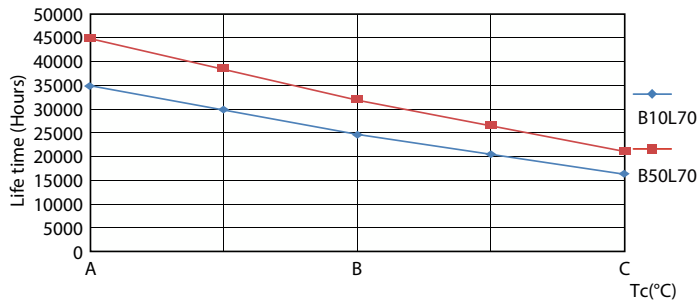

CorePro LEDtube EM/Mains

Fotometrie

Spectral Power Distribution Colour - CorePro LEDtube 1500mm 20W 865

Durata

Life Expectancy Diagram - CorePro LEDtube 1500mm 20W 865

Life Expectancy Diagram - CorePro LEDtube 1500mm 20W 865