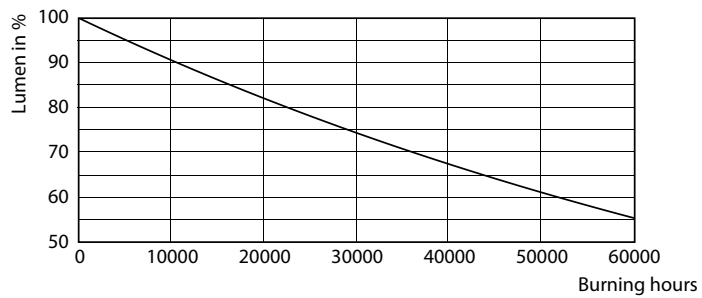

CorePro LEDtube EM/Mains

Durata

Lumen Maintenance Diagram - CorePro LEDtube 1500mm 20W 865