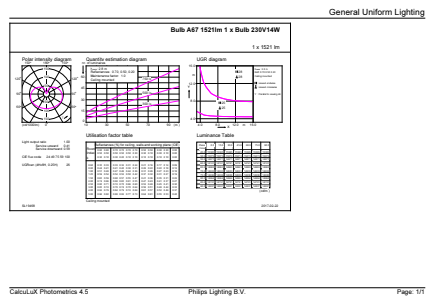

Żarówki LED SceneSwitch

Dane fotometryczne

General uniform lighting - LED SSW 100W A67 E27 WW-CW FR ND 1BC/6