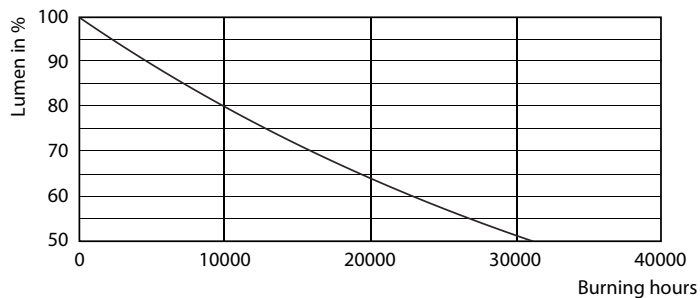

Okres eksploatacji

Life Expectancy Diagram - LED SSW 100W A67 E27 WW-CW FR ND 1BC/6

Lumen Maintenance Diagram - LED SSW 100W A67 E27 WW-CW FR ND 1BC/6