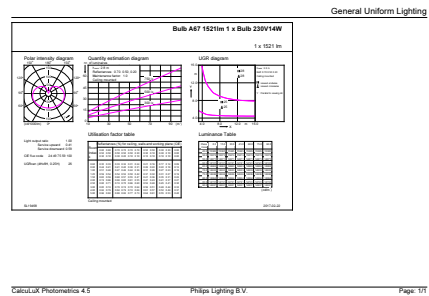

Rysunki techniczne

Product	D	C
LED SSW 100W A67 E27 WW FR ND 1BC/6	71,1 mm	139,1 mm

Dane fotometryczne

Spectral Power Distribution Colour - LED SSW 100W A67 E27 WW FR ND 1BC/6

Spectral Power Distribution Colour - LED SSW 100W A67 E27 WW FR ND 1BC/6

Żarówki LED SceneSwitch

Dane fotometryczne

Spectral Power Distribution Colour - LED SSW 100W A67 E27 WW FR ND 1BC/6

Light Distribution Diagram - LED SSW 100W A67 E27 WW FR ND 1BC/6

General uniform lighting - LED SSW 100W A67 E27 WW FR ND 1BC/6

Okres eksploatacji

Life Expectancy Diagram - LED SSW 100W A67 E27 WW FR ND 1BC/6

Lumen Maintenance Diagram - LED SSW 100W A67 E27 WW FR ND 1BC/6

Żarówki LED SceneSwitch