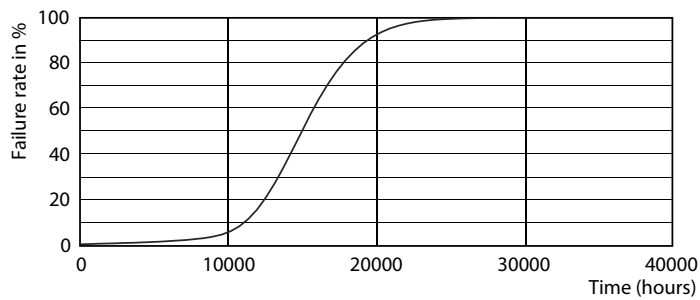

Okres eksploatacji

Life Expectancy Diagram - LED SSW 100W A67 E27 WW FR ND 1BC/6