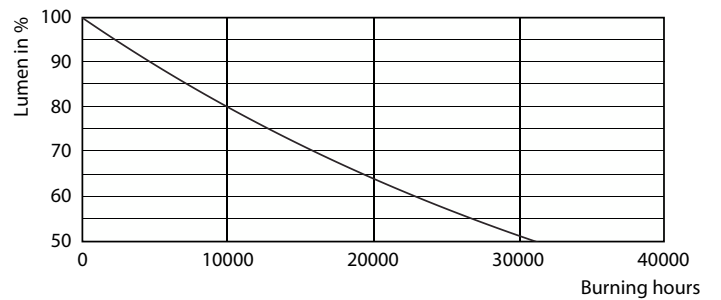

Lumen Maintenance Diagram - LED SSW 100W A67 E27 WW FR ND 1BC/6