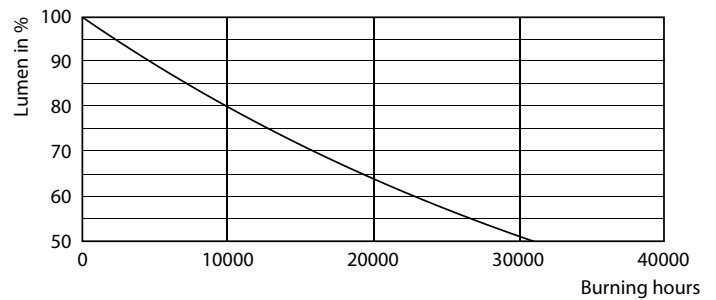

Kronljus-LED

Fotometriska data

Light Distribution Diagram - LED 25W T25 E14 WW FR ND 1SRT4

Livslängd

Life Expectancy Diagram - LED 25W T25 E14 WW FR ND 1SRT4

Lumen Maintenance Diagram - LED 25W T25 E14 WW FR ND 1SRT4