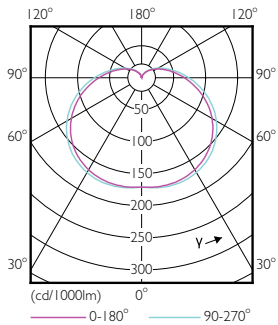

Måttskiss

Product	D	C
LED 25W T25 E14 WW FR ND 1SRT4	25 mm	71 mm

Fotometriska data

Spectral Power Distribution Colour - LED 25W T25 E14 WW FR ND 1SRT4

General uniform lighting - LED 25W T25 E14 WW FR ND 1SRT4

Kronljus-LED

Fotometriska data

Light Distribution Diagram - LED 25W T25 E14 WW FR ND 1SRT4

Livslängd

Life Expectancy Diagram - LED 25W T25 E14 WW FR ND 1SRT4

Lumen Maintenance Diagram - LED 25W T25 E14 WW FR ND 1SRT4