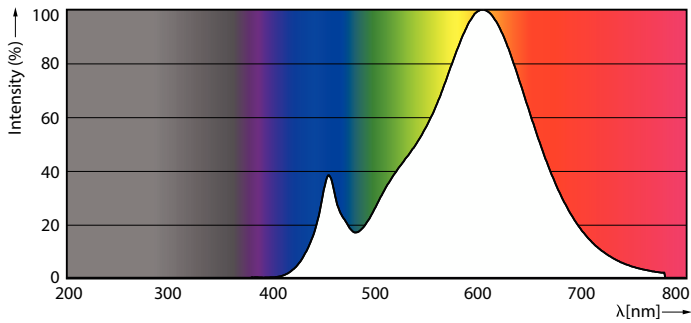

## Fotometriska data

Spectral Power Distribution Colour - LED 15W T25 E14 WW FR ND RF 1SRT6