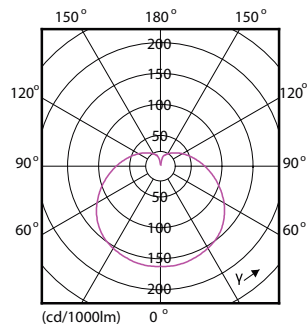

Product data

| General Information | |
|---------------------------------------|--------------------|
| Cap-Base | E27 [E27] |
| Nominal lifetime | 15,000 hour(s) |
| Switching Cycle | 50,000 |
| Lighting Technology | LED |
| EU RoHS compliant | Yes |
| Light Technical | |
| Color Code | 827 [CCT of 2700K] |
| Luminous Flux | 806 lm |
| Color Designation | Warm White (WW) |
| Correlated Color Temperature (Nom) | 2700 K |
| Luminous Efficacy (rated) (Nom) | 115.00 lm/W |
| Color Consistency | <6 |
| Color rendering index (CRI) | 80 |
| LLMF At End Of Nominal Lifetime (Nom) | 70 % |

Dimensional drawing

| Product | D | C |
|--|-------|-------|
| CorePro lustre ND 7-60W E27 827 P48 FR | 48 mm | 93 mm |

Photometric data

General uniform lighting - CorePro lustre ND 7-60W E27 827 P48 FR

Light Distribution Diagram - CorePro lustre ND 7-60W E27 827 P48 FR