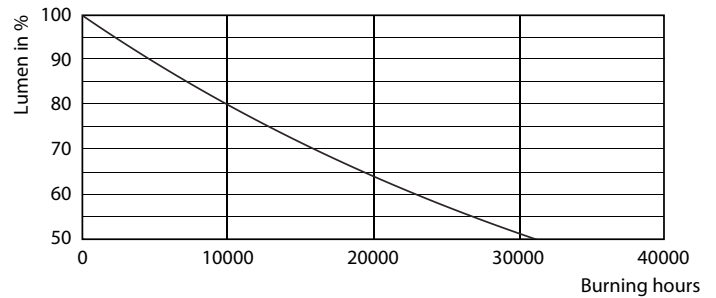

Product data

| General Information | |
|---------------------------------------|--------------------|
| Cap-Base | E27 [E27] |
| Nominal lifetime | 15,000 hour(s) |
| Switching Cycle | 50,000 |
| Lighting Technology | LED |
| EU RoHS compliant | Yes |
| Light Technical | |
| Color Code | 827 [CCT of 2700K] |
| Luminous Flux | 806 lm |
| Color Designation | Warm White (WW) |
| Correlated Color Temperature (Nom) | 2700 K |
| Luminous Efficacy (rated) (Nom) | 115.00 lm/W |
| Color Consistency | <6 |
| Color rendering index (CRI) | 80 |
| LLMF At End Of Nominal Lifetime (Nom) | 70 % |

CorePro Plastic LEDcandles & lusters

Photometric data

Spectral Power Distribution Colour - CorePro lustre ND 7-60W E27 827 P48 FR

Lifetime

Life Expectancy Diagram - CorePro lustre ND 7-60W E27 827 P48 FR

Lumen Maintenance Diagram - CorePro lustre ND 7-60W E27 827 P48 FR