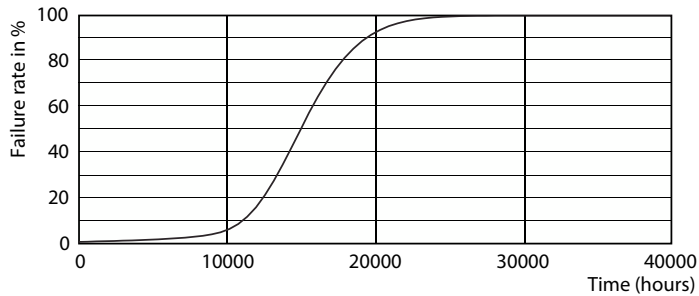

Lifetime

Life Expectancy Diagram - CorePro lustre ND 7-60W E27 827 P48 FR