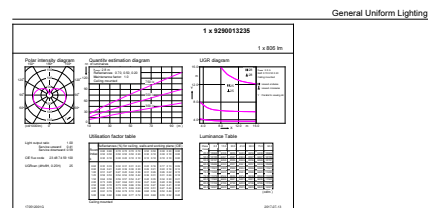

Schéma dimensionnel

Product	D	C
LED classic 60W A60 E27 CW FR ND 4CT/4	60 mm	106 mm

Données photométriques

Light Distribution Diagram - LED classic 60W A60 E27 CW FR ND 4CT/4

General uniform lighting - LED classic 60W A60 E27 CW FR ND 4CT/4