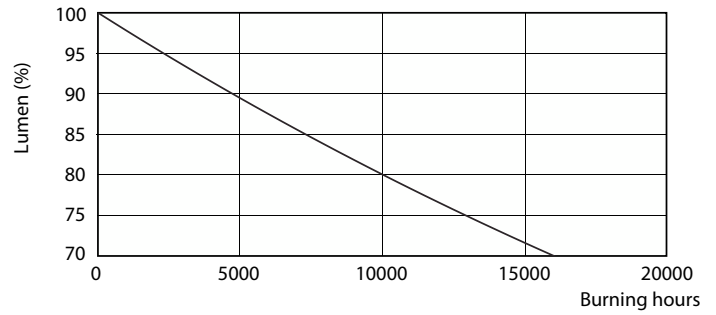

Lumen Maintenance Diagram - CorePro LEDbulb ND 12.5-100W A60 E27 840