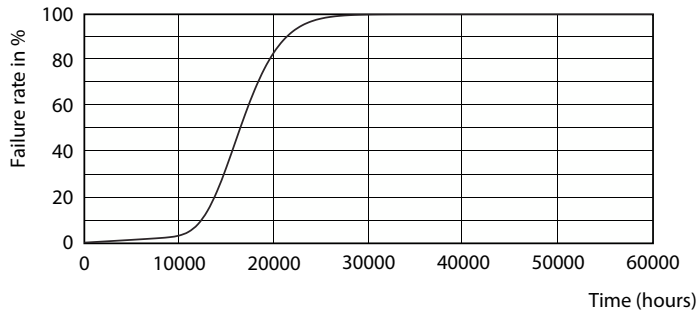

CorePro LEDEstándar

Vida útil

Life Expectancy Diagram - CorePro LEDbulb ND 12.5-100W A60 E27 840