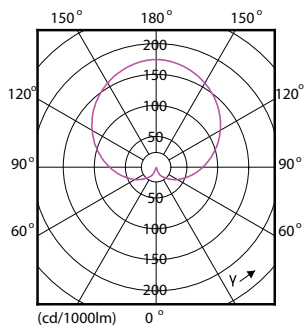

Light Distribution Diagram - CorePro LEDbulb ND 12.5-100W A60 E27 840