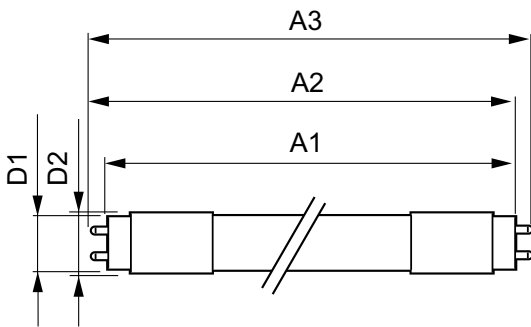

MASTER LEDtube EM/Mains T8

Voltage (Nom)	220-240 V
Temperature	
Ambient temperature range	-20 °C to 45 °C
T-Case Maximum (Nom)	35 °C
Controls and Dimming	
Dimmable	No
Mechanical and Housing	
Bulb Finish	Frosted
Bulb Material	Plastic
Product Length	1,200 mm
Bulb Shape	T8
Approval and Application	
Energy Saving Product	Yes

Approval Marks	RoHS compliance
Energy Consumption kWh/1000 h	14 kWh
Product Data	
Order product name	MAS LEDtube 1200mm HO 14W865 T8
Full product name	MAS LEDtube 1200mm HO 14W865 T8
Full product code	871869668728400
Order code	929001299408
Material Nr. (12NC)	929001299408
Numerator - Quantity Per Pack	1
EAN/UPC - Product/Case	8718696687284
Numerator - Packs per outer box	10
EAN/UPC - Case	8718696687291

Dimensional drawing

Product	D1	D2	A1	A2	A3
MAS LEDtube 1200mm HO 14W865 T8	25.8 mm	28 mm	1,198.2 mm	1,205.3 mm	1,212.4 mm