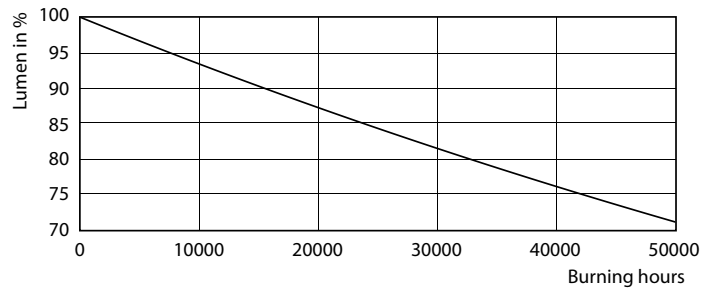

Lumen Maintenance Diagram - MAS LEDtube 1200mm HO 14W865 T8