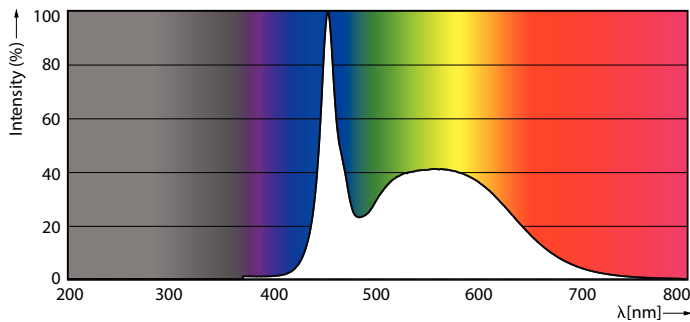

Photometric data

Spectral Power Distribution Colour - MAS LEDtube 1200mm HO 14W865 T8

General uniform lighting - MAS LEDtube 1200mm HO 14W865 T8