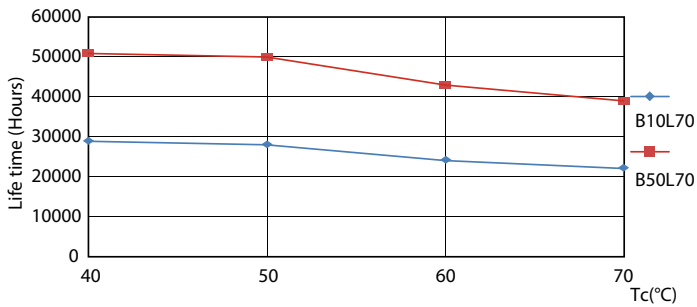

Warnings and Safety

- NOTE: The overall energy efficiency and light distribution of any installation that uses these lamps will be determined by the design of the installation.

Product data

General Information	
Cap-Base	G13 [Medium Bi-Pin Fluorescent]
Nominal lifetime	50,000 hour(s)
Switching Cycle	200,000
Lighting Technology	LED
EU RoHS compliant	Yes
Light Technical	
Color Code	865 [CCT of 6500K]
Beam Angle (Nom)	160 degree(s)
Luminous Flux	2,100 lm
Color Designation	Cool Daylight
Correlated Color Temperature (Nom)	6500 K
Luminous Efficacy (rated) (Nom)	150.00 lm/W

General uniform lighting - MAS LEDtube 1200mm HO 14W865 T8

MASTER LEDtube EM/Mains T8

Photometric data

Light Distribution Diagram - MAS LEDtube 1200mm HO 14W865 T8

Lifetime

Life Expectancy Diagram - MAS LEDtube 1200mm HO 14W865 T8