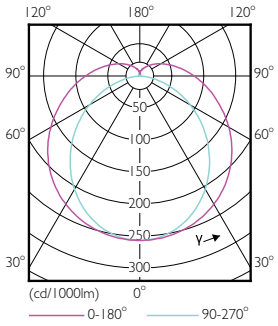

MASTER LEDtube EM/Mains T8

Photometric data

Light Distribution Diagram - MAS LEDtube 1200mm HO 14W865 T8