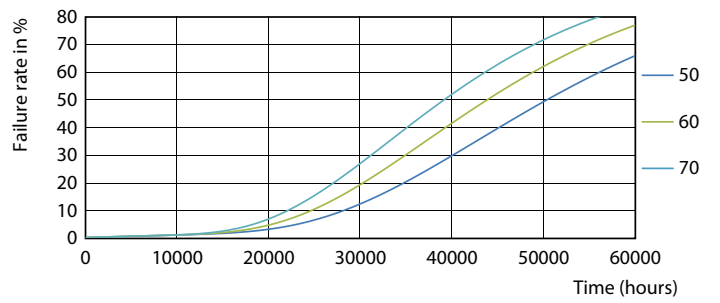

Life Expectancy Diagram - MAS LEDtube 1200mm HO 14W865 T8