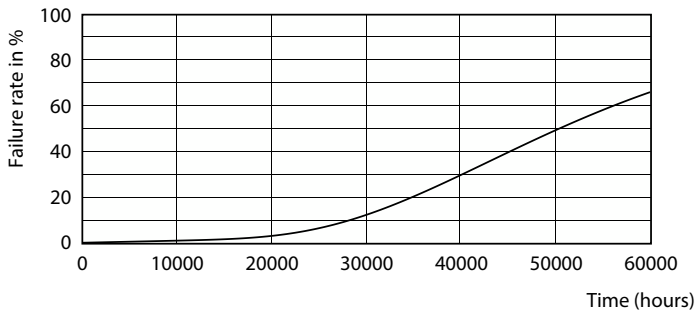

General uniform lighting - MAS LEDtube 1200mm HO 14W865 T8

MASTER LEDtube EM/Mains T8

Photometric data

Light Distribution Diagram - MAS LEDtube 1200mm HO 14W865 T8

Lifetime

Life Expectancy Diagram - MAS LEDtube 1200mm HO 14W865 T8