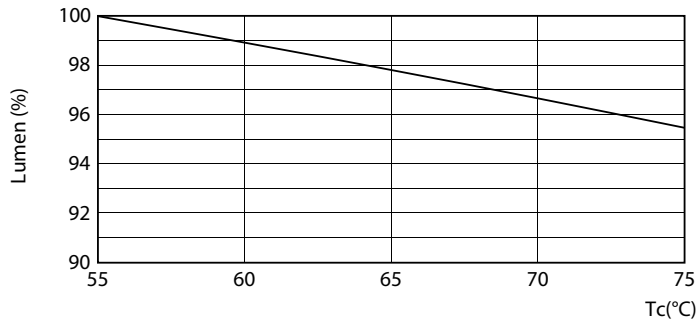

Warnings and Safety

- NOTE: The overall energy efficiency and light distribution of any installation that uses these lamps will be determined by the design of the installation.

Product data

General Information	
Cap-Base	G13 [Medium Bi-Pin Fluorescent]
Nominal lifetime	50,000 hour(s)
Switching Cycle	200,000
Lighting Technology	LED
EU RoHS compliant	Yes
Light Technical	
Color Code	865 [CCT of 6500K]
Beam Angle (Nom)	160 degree(s)
Luminous Flux	2,100 lm
Color Designation	Cool Daylight
Correlated Color Temperature (Nom)	6500 K
Luminous Efficacy (rated) (Nom)	150.00 lm/W

Life Expectancy Diagram - MAS LEDtube 1200mm HO 14W865 T8

Life Expectancy Diagram - MAS LEDtube 1200mm HO 14W865 T8

Lumen Maintenance Diagram - MAS LEDtube 1200mm HO 14W865 T8

MASTER LEDtube EM/Mains T8

Lifetime