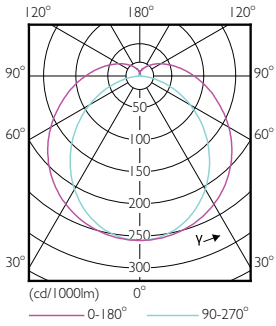

MASTER LEDtube EM/Mains T8

Photometric data

Light Distribution Diagram - MAS LEDtube 1200mm HO 14W865 T8