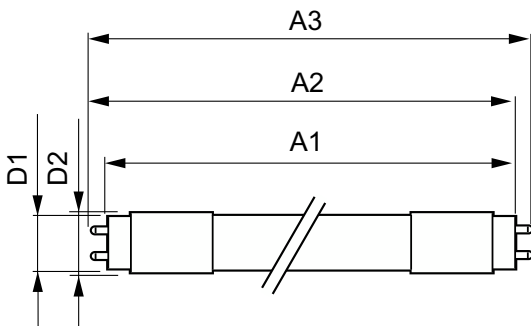

MASTER LEDtube EM/Mains T8

Controls and Dimming

Dimmable	No

Mechanical and Housing

Bulb Finish	Frosted
Bulb Material	Plastic
Product Length	1,200 mm
Bulb Shape	T8

Approval and Application

Energy Saving Product	Yes
Approval Marks	RoHS compliance
Energy Consumption kWh/1000 h	14 kWh

Product Data

Order product name	MAS LEDtube 1200mm HO 14W865 T8
Full product name	MAS LEDtube 1200mm HO 14W865 T8
Full product code	871869668728400
Order code	929001299408
Material Nr. (12NC)	929001299408
Numerator - Quantity Per Pack	1
EAN/UPC - Product/Case	8718696687284
Numerator - Packs per outer box	10
EAN/UPC - Case	8718696687291

Dimensional drawing

Product	D1	D2	A1	A2	A3
MAS LEDtube 1200mm HO 14W865 T8	25.8 mm	28 mm	1,198.2 mm	1,205.3 mm	1,212.4 mm