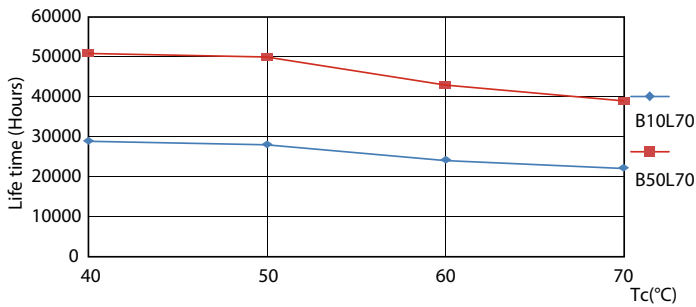

Lifetime

Life Expectancy Diagram - MAS LEDtube 1200mm HO 14W865 T8