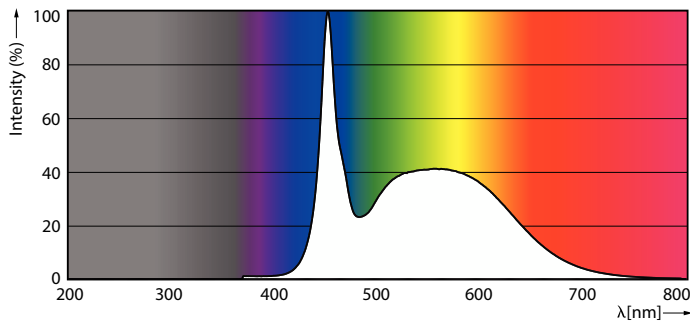

Photometric data

Spectral Power Distribution Colour - MAS LEDtube 1200mm HO 14W865 T8

General uniform lighting - MAS LEDtube 1200mm HO 14W865 T8