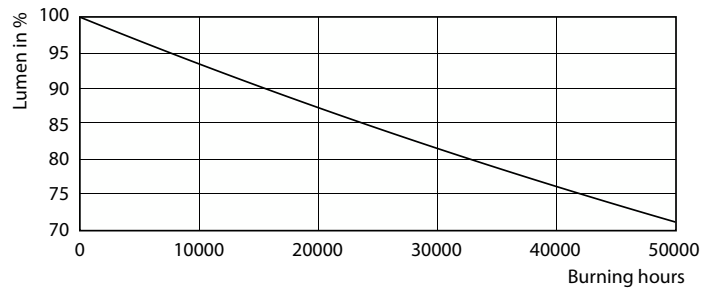

## Lifetime

Life Expectancy Diagram - MAS LEDtube 1200mm HO 14W865 T8

Life Expectancy Diagram - MAS LEDtube 1200mm HO 14W865 T8

Life Expectancy Diagram - MAS LEDtube 1200mm HO 14W865 T8

Lumen Maintenance Diagram - MAS LEDtube 1200mm HO 14W865 T8