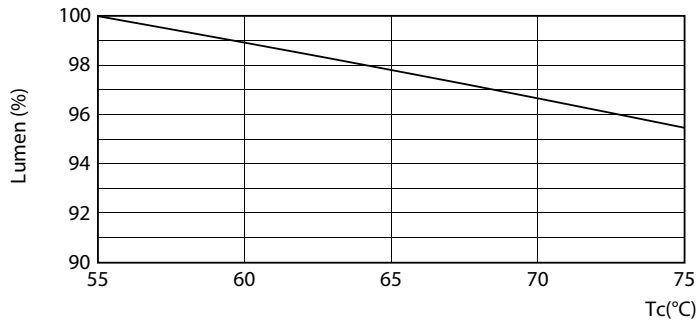

MASTER LEDtube EM/Mains T8

Lifetime

Lumen Maintenance Diagram - MAS LEDtube 1200mm HO 14W865 T8