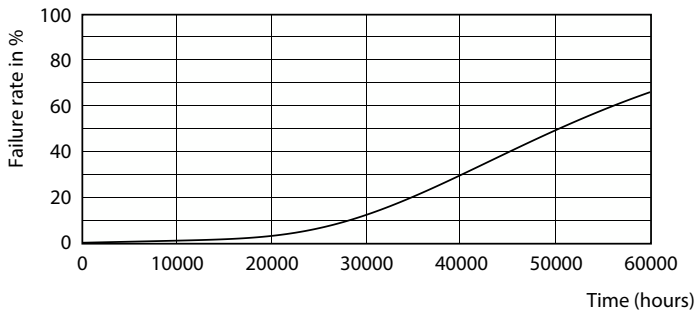

Life Expectancy Diagram - MAS LEDtube 1200mm HO 14W865 T8