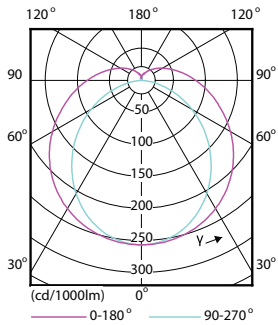

Dimensional drawing

Product	D1	D2	A1	A2	A3
MAS LEDtube 1500mm UO 24W 840 T8	25.78 mm	28 mm	1,498.7 mm	1,505.8 mm	1,512.9 mm

Photometric data

General uniform lighting - MAS LEDtube 1500mm UO 24W 840 T8

Spectral Power Distribution Colour - MAS LEDtube 1500mm UO 24W 840 T8

MASTER LEDtube EM/Mains T8

Photometric data

Light Distribution Diagram - MAS LEDtube 1500mm UO 24W 840 T8

Lifetime

Life Expectancy Diagram - MAS LEDtube 1500mm UO 24W 840 T8

Lumen Maintenance Diagram - MAS LEDtube 1500mm UO 24W 840 T8