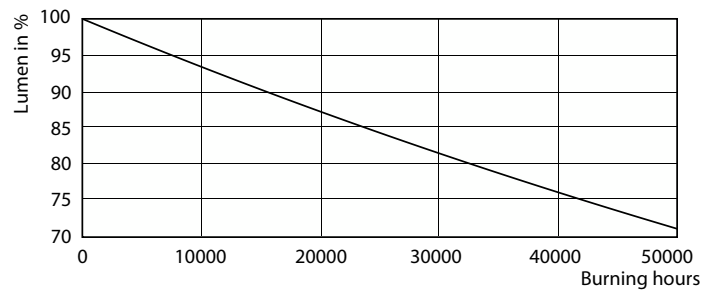

MASTER LEDtube EM/Mains T8

Photometric data

Light Distribution Diagram - MAS LEDtube 1500mm UO 24W 840 T8

Lifetime

Life Expectancy Diagram - MAS LEDtube 1500mm UO 24W 840 T8

Lumen Maintenance Diagram - MAS LEDtube 1500mm UO 24W 840 T8