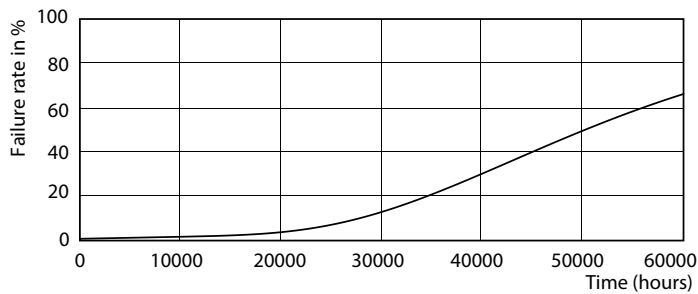

Lifetime

Life Expectancy Diagram - MAS LEDtube 1500mm UO 24W 840 T8