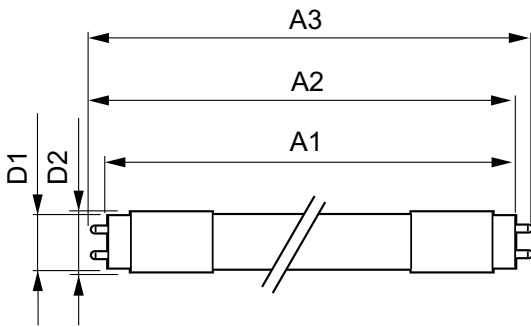

Dimensional drawing

Product	D1	D2	A1	A2	A3
MAS LEDtube 1500mm UO 24W 840 T8	25.78 mm	28 mm	1,498.7 mm	1,505.8 mm	1,512.9 mm

Photometric data

General uniform lighting - MAS LEDtube 1500mm UO 24W 840 T8

Spectral Power Distribution Colour - MAS LEDtube 1500mm UO 24W 840 T8