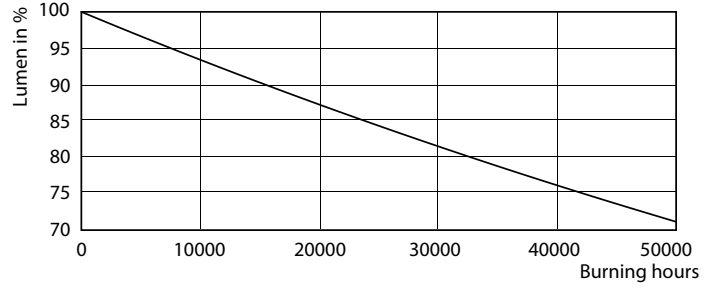

MASTER LEDtube EM/Mains

Fotometrik bilgi

Light Distribution Diagram - MAS LEDtube 1200mm UO 16W 865 T8

Kullanım Ömrü

Life Expectancy Diagram - MAS LEDtube 1200mm UO 16W 865 T8

Lumen Maintenance Diagram - MAS LEDtube 1200mm UO 16W 865 T8