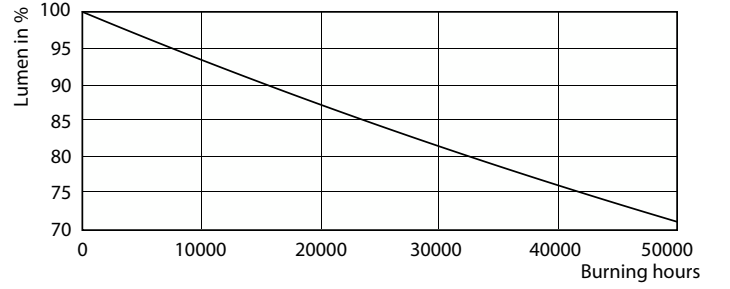

MASTER LEDtube EM/Mains

Fotometrik bilgi

Light Distribution Diagram - MAS LEDtube 1200mm UO 16W 840 T8

Kullanım Ömrü

Life Expectancy Diagram - MAS LEDtube 1200mm UO 16W 840 T8

Lumen Maintenance Diagram - MAS LEDtube 1200mm UO 16W 840 T8