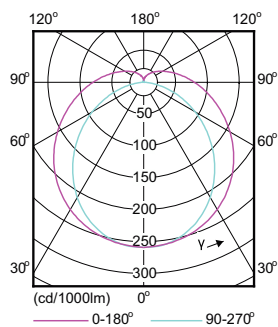

Light Distribution Diagram - MAS LEDtube HF 1500mm HO 26W 840 T5