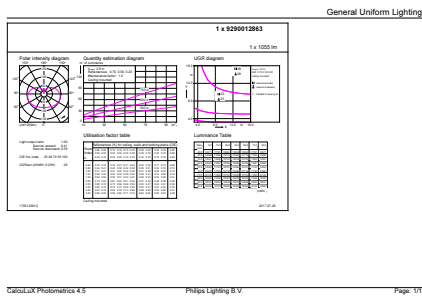

Product	D	C
LED classic 75W A60 E27 WW FR ND 1CT/10	60 mm	110 mm

Données photométriques

General uniform lighting - LED classic 75W A60 E27 WW FR ND 1CT/10

Spectral Power Distribution Colour - LED classic 75W A60 E27 WW FR ND
1CT/10