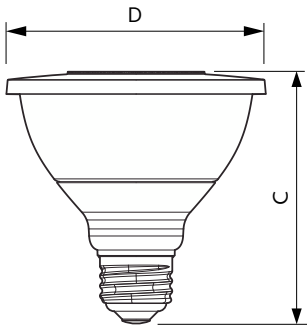

Product data

General Information		Lamp Current (Nom)	
Cap-Base	E26 [Single Contact Medium Screw]		120 mA
Nominal lifetime	25,000 hour(s)	Wattage Equivalent	75 W
Switching Cycle	50,000	Starting Time (Nom)	0.5 s
Lighting Technology	LED	Warm-up time to 60% light	0.5 s
EU RoHS compliant	Yes	Power Factor (Fraction)	0.9
		Voltage (Nom)	120 V
Light Technical		Temperature	
Color Code	930 [CCT of 3000K]	T-Case Maximum (Nom)	194 °F
Beam Angle (Nom)	25 degree(s)		
Luminous Flux	880 lm	Controls and Dimming	
Luminous Intensity (Nom)	4,500 cd	Dimmable	Yes
Color Designation	White (WH)		
Correlated Color Temperature (Nom)	3000 K	Mechanical and Housing	
Luminous Efficacy (rated) (Nom)	73 lm/W	Bulb Shape	PAR30S [PAR 3.75 inch/95mm Short]
Color Consistency	<6		
Color rendering index (CRI)	90	Approval and Application	
LLMF At End Of Nominal Lifetime (Nom)	70 %	Suitable For Accent Lighting	Yes
		Energy Consumption kWh/1000 h	- kWh
Operating and Electrical		Product Data	
Line Frequency	60 Hz	Order product name	12PAR30S/EXPERTCOLOR RETAIL/F25/930/ DIMB
Input Frequency	60 Hz		
Power Consumption	12 W		

Dimensional drawing

Product	D	C
12PAR30S/EXPERTCOLOR RETAIL/F25/930/DIMB	3-3/4 inch	3-11/16 inch

Photometric data

Spectral Power Distribution Colour - 12PAR30S/EXPERTCOLOR RETAIL/
F25/930/DIMB

Accent Lighting Spots - 12PAR30S/EXPERTCOLOR RETAIL/F25/930/DIMB