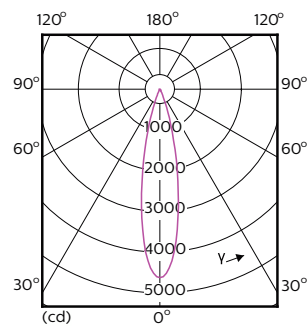

Dimensional drawing

Product	D	C
12PAR30S/EXPERTCOLOR RETAIL/F25/930/DIMB	3-3/4 inch	3-11/16 inch

Photometric data

Spectral Power Distribution Colour - 12PAR30S/EXPERTCOLOR RETAIL/
F25/930/DIMB

Accent Lighting Spots - 12PAR30S/EXPERTCOLOR RETAIL/F25/930/DIMB