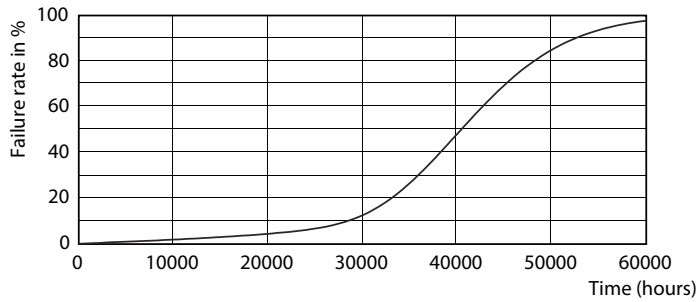

LED PAR30 S/L

Lifetime

Life Expectancy Diagram - 12PAR30S/EXPERTCOLOR RETAIL/F25/930/
DIMB

Lumen Maintenance Diagram - 12PAR30S/EXPERTCOLOR RETAIL/
F25/930/DIMB