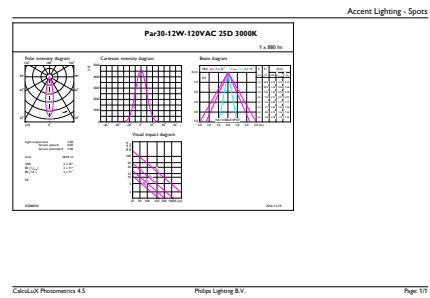

Dimensional drawing

Product	D	C
12PAR30S/EXPERTCOLOR RETAIL/F25/930/DIMB	3-3/4 inch	3-11/16 inch

Photometric data

Spectral Power Distribution Colour - 12PAR30S/EXPERTCOLOR RETAIL/
F25/930/DIMB

Accent Lighting Spots - 12PAR30S/EXPERTCOLOR RETAIL/F25/930/DIMB