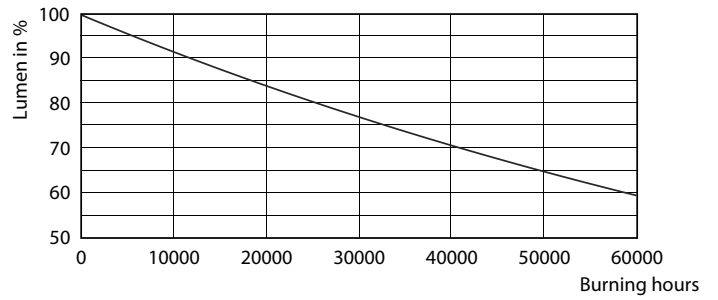

LED PAR30 S/L

Lifetime

Life Expectancy Diagram - 12PAR30S/EXPERTCOLOR RETAIL/F25/930/
DIMB

Lumen Maintenance Diagram - 12PAR30S/EXPERTCOLOR RETAIL/
F25/930/DIMB