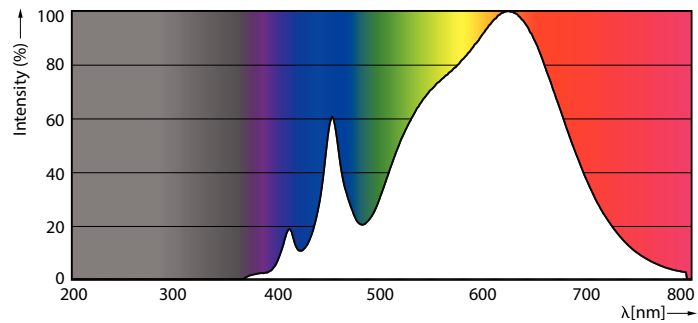

LED PAR30 S/L

12PAR30S/EXPERTCOLOR RETAIL/F25/930/ DIMB

Philips LED spots with a single optic beam, provide a clean beam that's free from shadows with beam angles from 15 and 40 degrees to suit every general lighting application.

Product data

General Information		Lamp Current (Nom)	
Cap-Base	E26 [Single Contact Medium Screw]		120 mA
Nominal lifetime	25,000 hour(s)	Wattage Equivalent	75 W
Switching Cycle	50,000	Starting Time (Nom)	0.5 s
Lighting Technology	LED	Warm-up time to 60% light	0.5 s
EU RoHS compliant	Yes	Power Factor (Fraction)	0.9
		Voltage (Nom)	120 V
Light Technical		Temperature	
Color Code	930 [CCT of 3000K]	T-Case Maximum (Nom)	194 °F
Beam Angle (Nom)	25 degree(s)		
Luminous Flux	880 lm	Controls and Dimming	
Luminous Intensity (Nom)	4,500 cd	Dimmable	Yes
Color Designation	White (WH)		
Correlated Color Temperature (Nom)	3000 K	Mechanical and Housing	
Luminous Efficacy (rated) (Nom)	73 lm/W	Bulb Shape	PAR30S [PAR 3.75 inch/95mm Short]
Color Consistency	<6		
Color rendering index (CRI)	90	Approval and Application	
LLMF At End Of Nominal Lifetime (Nom)	70 %	Suitable For Accent Lighting	Yes
		Energy Consumption kWh/1000 h	- kWh
Operating and Electrical		Product Data	
Line Frequency	60 Hz	Order product name	12PAR30S/EXPERTCOLOR RETAIL/F25/930/ DIMB
Input Frequency	60 Hz		
Power Consumption	12 W		

Dimensional drawing

Product	D	C
12PAR30S/EXPERTCOLOR RETAIL/F25/930/DIMB	3-3/4 inch	3-11/16 inch

Photometric data

Spectral Power Distribution Colour - 12PAR30S/EXPERTCOLOR RETAIL/
F25/930/DIMB

Accent Lighting Spots - 12PAR30S/EXPERTCOLOR RETAIL/F25/930/DIMB