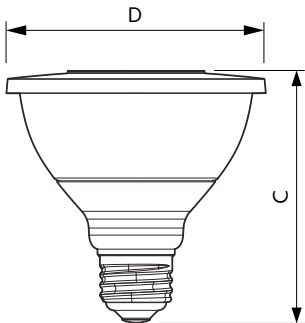

## Dimensional drawing

Product	D	C
12PAR30S/EXPERTCOLOR RETAIL/F40/930/DIM	94.8 mm	93.1 mm