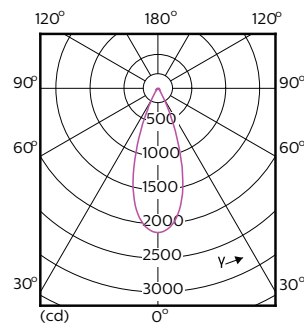

Light Distribution Diagram - 12PAR30S/EXPERTCOLOR RETAIL/
F40/930/DIM