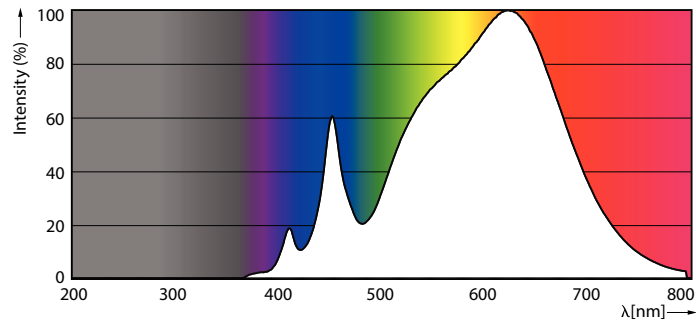

Photometric data

Spectral Power Distribution Colour - 12PAR30S/EXPERTCOLOR RETAIL/
F40/930/DIM