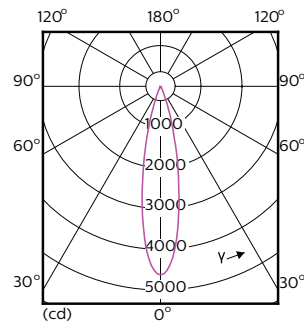

Product data

General Information		Wattage Equivalent	
Cap-Base	E26 [Single Contact Medium Screw]		75 W
Nominal lifetime	25,000 hour(s)	Starting Time (Nom)	0.5 s
Switching Cycle	50,000	Warm-up time to 60% light	0.5 s
Lighting Technology	LED	Power Factor (Fraction)	0.9
EU RoHS compliant	Yes	Voltage (Nom)	120 V
Light Technical		Temperature	
Color Code	930 [CCT of 3000K]	T-Case Maximum (Nom)	90 °C
Beam Angle (Nom)	25 degree(s)	Controls and Dimming	
Luminous Flux	880 lm	Dimmable	Yes
Luminous Intensity (Nom)	4,500 cd	Mechanical and Housing	
Color Designation	White (WH)	Bulb Finish	Clear
Correlated Color Temperature (Nom)	3000 K	Bulb Material	Plastic
Luminous Efficacy (rated) (Nom)	73 lm/W	Bulb Shape	PAR30S
Color Consistency	<6	UL Wet/ damp/ dry location	Damp location
Color rendering index (CRI)	90	Approval and Application	
LLMF At End Of Nominal Lifetime (Nom)	70 %	Suitable For Accent Lighting	Yes
Operating and Electrical		Energy Consumption kWh/1000 h	- kWh
Line Frequency	60 Hz	Energy Certifications	Energy Star
Input Frequency	60 Hz	T20 compliant	No
Power Consumption	12 W		
Lamp Current (Nom)	120 mA		

Product	D	C
12PAR30S/EXPERTCOLOR RETAIL/F25/930/DIM	94.8 mm	93.1 mm

Photometric data

Spectral Power Distribution Colour - 12PAR30S/EXPERTCOLOR RETAIL/
F25/930/DIM

Accent Lighting Spots - 12PAR30S/EXPERTCOLOR RETAIL/F25/930/DIM