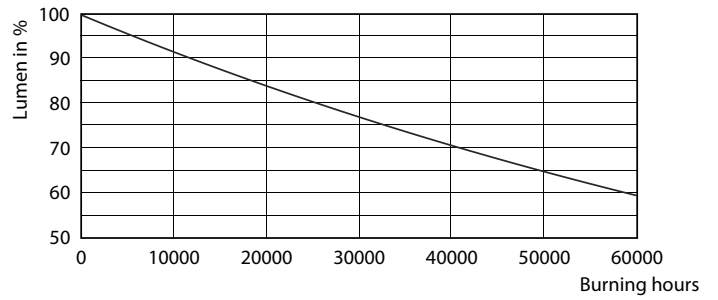

LED PAR30 S/L

Lifetime

Life Expectancy Diagram - 12PAR30S/EXPERTCOLOR RETAIL/
F25/930/DIM

Lumen Maintenance Diagram - 12PAR30S/EXPERTCOLOR RETAIL/
F25/930/DIM