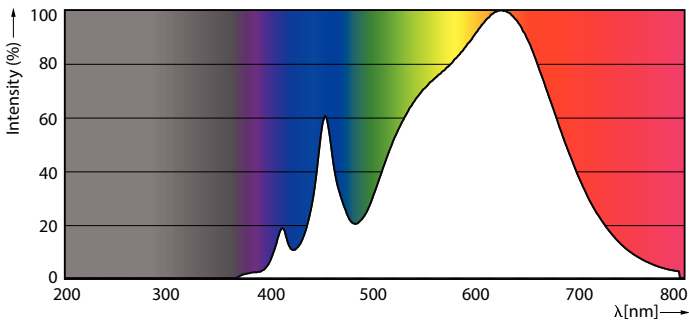

Photometric data

Spectral Power Distribution Colour - 12PAR30S/EXPERTCOLOR RETAIL/
F25/930/DIM