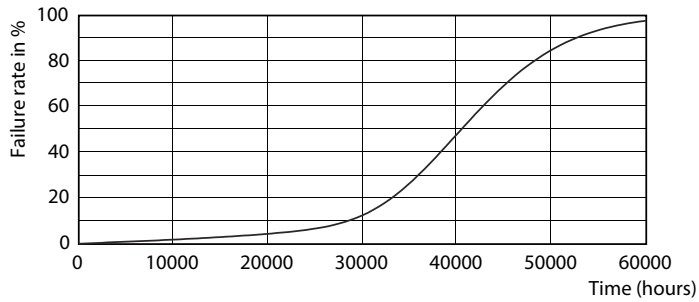

LED PAR30 S/L

Lifetime

Life Expectancy Diagram - 12PAR30S/EXPERTCOLOR RETAIL/
F25/930/DIM

Lumen Maintenance Diagram - 12PAR30S/EXPERTCOLOR RETAIL/
F25/930/DIM