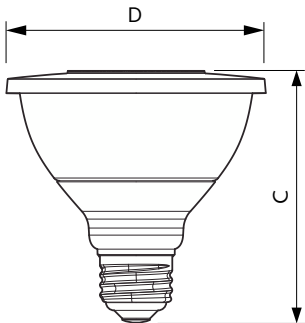

Product data

General Information		Wattage Equivalent	
Cap-Base	E26 [Single Contact Medium Screw]		75 W
Nominal lifetime	25,000 hour(s)	Starting Time (Nom)	0.5 s
Switching Cycle	50,000	Warm-up time to 60% light	0.5 s
Lighting Technology	LED	Power Factor (Fraction)	0.9
EU RoHS compliant	Yes	Voltage (Nom)	120 V
Light Technical		Temperature	
Color Code	930 [CCT of 3000K]	T-Case Maximum (Nom)	90 °C
Beam Angle (Nom)	25 degree(s)	Controls and Dimming	
Luminous Flux	880 lm	Dimmable	Yes
Luminous Intensity (Nom)	4,500 cd	Mechanical and Housing	
Color Designation	White (WH)	Bulb Finish	Clear
Correlated Color Temperature (Nom)	3000 K	Bulb Material	Plastic
Luminous Efficacy (rated) (Nom)	73 lm/W	Bulb Shape	PAR30S
Color Consistency	<6	UL Wet/ damp/ dry location	Damp location
Color rendering index (CRI)	90	Approval and Application	
LLMF At End Of Nominal Lifetime (Nom)	70 %	Suitable For Accent Lighting	Yes
Operating and Electrical		Energy Consumption kWh/1000 h	- kWh
Line Frequency	60 Hz	Energy Certifications	Energy Star
Input Frequency	60 Hz	T20 compliant	No
Power Consumption	12 W		
Lamp Current (Nom)	120 mA		

Order code 929001286004
Material Nr. (12NC) 929001286004
Numerator - Quantity Per Pack 1
EAN/UPC - Product/Case 046677471071
Numerator - Packs per outer box 6
EAN/UPC - Case 50046677471076

Dimensional drawing

Product	D	C
12PAR30S/EXPERTCOLOR RETAIL/F25/930/DIM	94.8 mm	93.1 mm

Photometric data

Spectral Power Distribution Colour - 12PAR30S/EXPERTCOLOR RETAIL/
F25/930/DIM

Accent Lighting Spots - 12PAR30S/EXPERTCOLOR RETAIL/F25/930/DIM