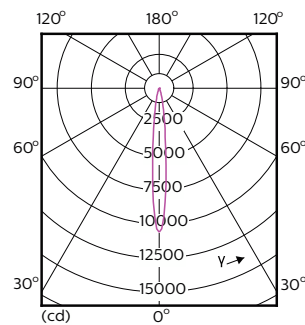

Light Distribution Diagram - 12PAR30S/EXPERTCOLOR RETAIL/
S10/930/DIM