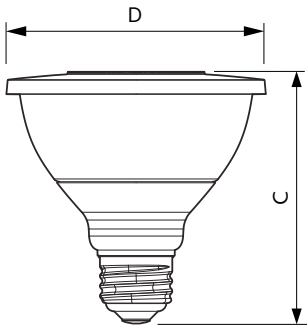

LED PAR30 S/L

Product Data

Order product name	12PAR30S/EXPERTCOLOR RETAIL/ S10/930/DIM
Full product name	12PAR30S/EXPERTCOLOR RETAIL/ S10/930/DIM
Order code	929001285904
Material Nr. (12NC)	929001285904

Numerator - Quantity Per Pack	1
EAN/UPC - Product/Case	046677471064
Numerator - Packs per outer box	6
EAN/UPC - Case	50046677471069

Dimensional drawing

Product	D	C
12PAR30S/EXPERTCOLOR RETAIL/S10/930/DIM	94.8 mm	93.1 mm