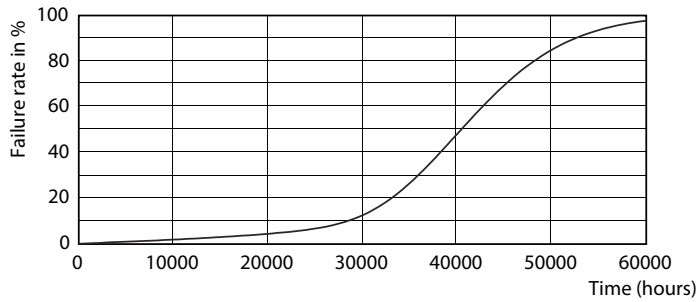

LED PAR30 S/L

Lifetime

Life Expectancy Diagram - 12PAR30S/EXPERTCOLOR RETAIL/S10/930/DIM

Lumen Maintenance Diagram - 12PAR30S/EXPERTCOLOR RETAIL/S10/930/DIM