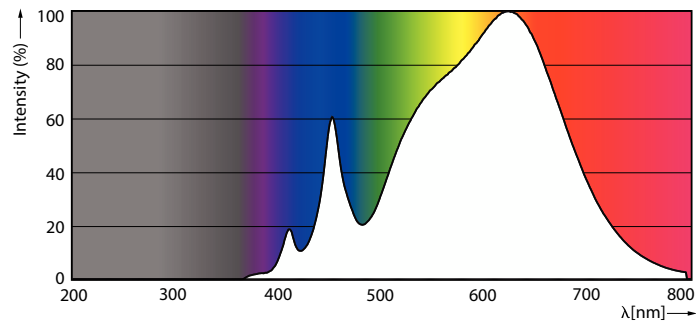

Photometric data

Spectral Power Distribution Colour - 12PAR30S/EXPERTCOLOR RETAIL/
S10/930/DIM