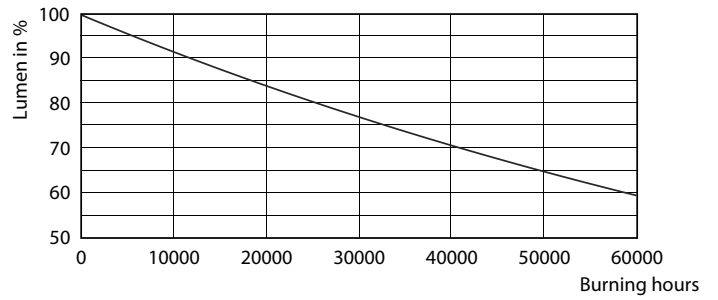

LED PAR30 S/L

Lifetime

Life Expectancy Diagram - 12PAR30S/EXPERTCOLOR RETAIL/S10/930/DIM

Lumen Maintenance Diagram - 12PAR30S/EXPERTCOLOR RETAIL/S10/930/DIM