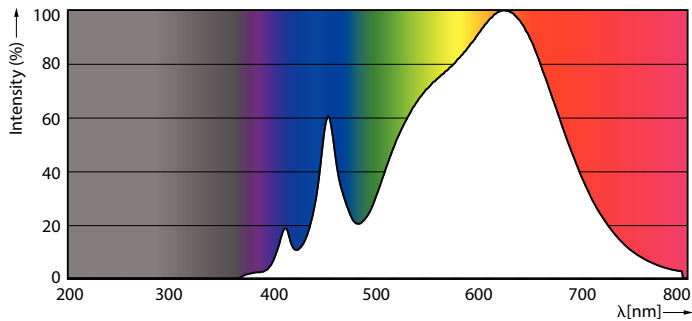

Photometric data

Spectral Power Distribution Colour - 12PAR30L/EXPERTCOLOR RETAIL/
F40/930/DIM