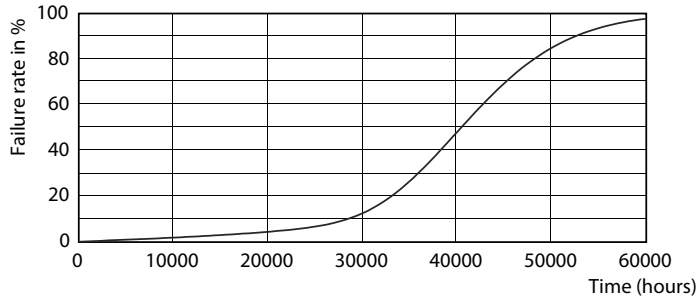

LED PAR30 S/L

Lifetime

Life Expectancy Diagram - 12PAR30L/EXPERTCOLOR RETAIL/
F40/930/DIM

Lumen Maintenance Diagram - 12PAR30L/EXPERTCOLOR RETAIL/
F40/930/DIM