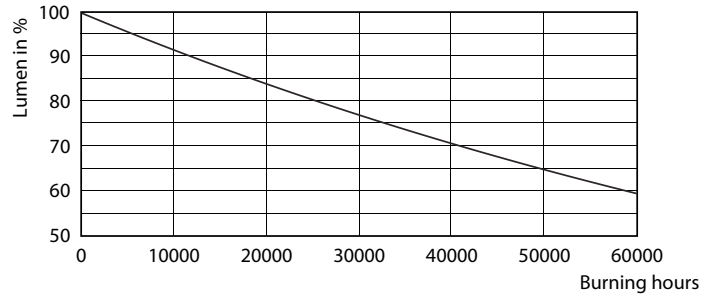

LED PAR30 S/L

Lifetime

Life Expectancy Diagram - 12PAR30L/EXPERTCOLOR RETAIL/
F40/930/DIM

Lumen Maintenance Diagram - 12PAR30L/EXPERTCOLOR RETAIL/
F40/930/DIM