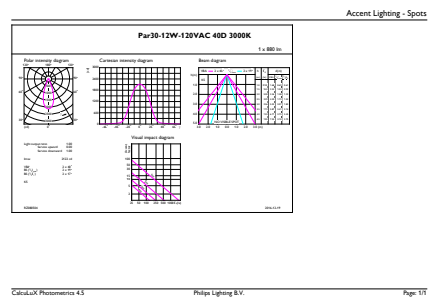

Product data

General Information	
Cap-Base	E26 [Single Contact Medium Screw]
Nominal lifetime	25,000 hour(s)
Switching Cycle	50,000
Lighting Technology	LED
EU RoHS compliant	Yes
Light Technical	
Color Code	930 [CCT of 3000K]
Beam Angle (Nom)	40 degree(s)
Luminous Flux	880 lm
Luminous Intensity (Nom)	2,000 cd
Color Designation	White (WH)
Correlated Color Temperature (Nom)	3000 K
Luminous Efficacy (rated) (Nom)	73 lm/W
Color Consistency	<6
Color rendering index (CRI)	90
LLMF At End Of Nominal Lifetime (Nom)	70 %
Operating and Electrical	
Line Frequency	60 Hz
Input Frequency	60 Hz
Power Consumption	12 W
Lamp Current (Nom)	120 mA

Order code 929001285804
Material Nr. (12NC) 929001285804
Numerator - Quantity Per Pack 1
EAN/UPC - Product/Case 046677471057
Numerator - Packs per outer box 6
EAN/UPC - Case 50046677471052

Dimensional drawing

Product	D	C
12PAR30L/EXPERTCOLOR RETAIL/F40/930/DIM	94.8 mm	116.1 mm

Photometric data

Spectral Power Distribution Colour - 12PAR30L/EXPERTCOLOR RETAIL/
F40/930/DIM

Accent Lighting Spots - 12PAR30L/EXPERTCOLOR RETAIL/F40/930/DIM