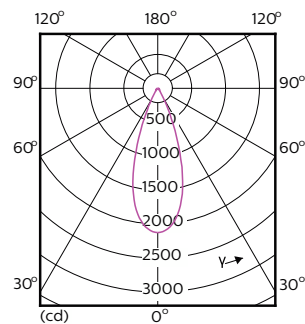

Product data

General Information	
Cap-Base	E26 [Single Contact Medium Screw]
Nominal lifetime	25,000 hour(s)
Switching Cycle	50,000
Lighting Technology	LED
EU RoHS compliant	Yes
Light Technical	
Color Code	930 [CCT of 3000K]
Beam Angle (Nom)	40 degree(s)
Luminous Flux	880 lm
Luminous Intensity (Nom)	2,000 cd
Color Designation	White (WH)
Correlated Color Temperature (Nom)	3000 K
Luminous Efficacy (rated) (Nom)	73 lm/W
Color Consistency	<6
Color rendering index (CRI)	90
LLMF At End Of Nominal Lifetime (Nom)	70 %
Operating and Electrical	
Line Frequency	60 Hz
Input Frequency	60 Hz
Power Consumption	12 W
Lamp Current (Nom)	120 mA

Product	D	C
12PAR30L/EXPERTCOLOR RETAIL/F40/930/DIM	94.8 mm	116.1 mm

Photometric data

Spectral Power Distribution Colour - 12PAR30L/EXPERTCOLOR RETAIL/
F40/930/DIM

Accent Lighting Spots - 12PAR30L/EXPERTCOLOR RETAIL/F40/930/DIM