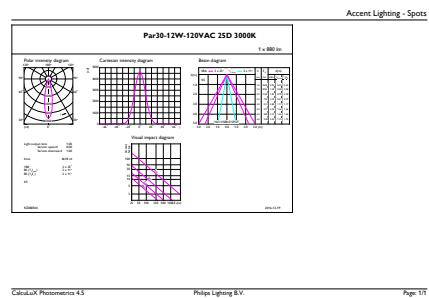

Product data

General Information		Wattage Equivalent	
Cap-Base	E26 [Single Contact Medium Screw]		90 W
Nominal lifetime	25,000 hour(s)	Starting Time (Nom)	0.5 s
Switching Cycle	50,000	Warm-up time to 60% light	0.5 s
Lighting Technology	LED	Power Factor (Fraction)	0.9
EU RoHS compliant	Yes	Voltage (Nom)	120 V
Light Technical		Temperature	
Color Code	930 [CCT of 3000K]	T-Case Maximum (Nom)	85 °C
Beam Angle (Nom)	25 degree(s)	Controls and Dimming	
Luminous Flux	880 lm	Dimmable	Yes
Luminous Intensity (Nom)	4,500 cd	Mechanical and Housing	
Color Designation	White (WH)	Bulb Finish	Clear
Correlated Color Temperature (Nom)	3000 K	Bulb Material	Plastic
Luminous Efficacy (rated) (Nom)	73 lm/W	Bulb Shape	PAR30L
Color Consistency	<6	UL Wet/ damp/ dry location	Damp location
Color rendering index (CRI)	90	Approval and Application	
LLMF At End Of Nominal Lifetime (Nom)	70 %	Suitable For Accent Lighting	Yes
Operating and Electrical		Energy Consumption kWh/1000 h	- kWh
Line Frequency	60 Hz	Energy Certifications	Energy Star
Input Frequency	60 Hz	T20 compliant	No
Power Consumption	12 W		
Lamp Current (Nom)	120 mA		

Order code 929001285704
Material Nr. (12NC) 929001285704
Numerator - Quantity Per Pack 1
EAN/UPC - Product/Case 046677471040
Numerator - Packs per outer box 6
EAN/UPC - Case 50046677471045

Dimensional drawing

Product	D	C
12PAR30L/EXPERTCOLOR RETAIL/F25/930/DIM	94.8 mm	116.1 mm

Photometric data

Spectral Power Distribution Colour - 12PAR30L/EXPERTCOLOR RETAIL/
F25/930/DIM

Accent Lighting Spots - 12PAR30L/EXPERTCOLOR RETAIL/F25/930/DIM