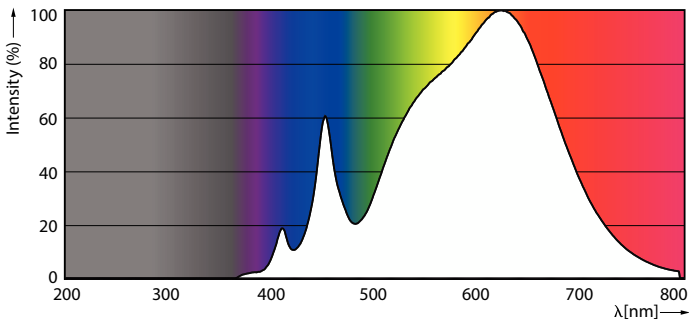

Photometric data

Spectral Power Distribution Colour - 12PAR30L/EXPERTCOLOR RETAIL/
F25/930/DIM