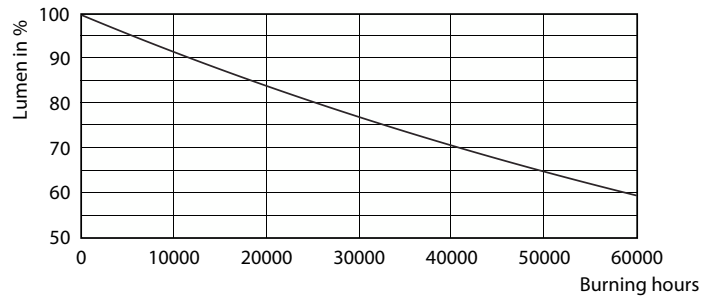

LED PAR30 S/L

Lifetime

Life Expectancy Diagram - 12PAR30L/EXPERTCOLOR RETAIL/F25/930/DIM

Lumen Maintenance Diagram - 12PAR30L/EXPERTCOLOR RETAIL/
F25/930/DIM