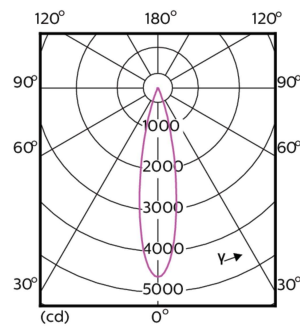

Product data

General Information		Wattage Equivalent	
Cap-Base	E26 [Single Contact Medium Screw]		90 W
Nominal lifetime	25,000 hour(s)	Starting Time (Nom)	0.5 s
Switching Cycle	50,000	Warm-up time to 60% light	0.5 s
Lighting Technology	LED	Power Factor (Fraction)	0.9
EU RoHS compliant	Yes	Voltage (Nom)	120 V
Light Technical		Temperature	
Color Code	930 [CCT of 3000K]	T-Case Maximum (Nom)	85 °C
Beam Angle (Nom)	25 degree(s)	Controls and Dimming	
Luminous Flux	880 lm	Dimmable	Yes
Luminous Intensity (Nom)	4,500 cd	Mechanical and Housing	
Color Designation	White (WH)	Bulb Finish	Clear
Correlated Color Temperature (Nom)	3000 K	Bulb Material	Plastic
Luminous Efficacy (rated) (Nom)	73 lm/W	Bulb Shape	PAR30L
Color Consistency	<6	UL Wet/ damp/ dry location	Damp location
Color rendering index (CRI)	90	Approval and Application	
LLMF At End Of Nominal Lifetime (Nom)	70 %	Suitable For Accent Lighting	Yes
Operating and Electrical		Energy Consumption kWh/1000 h	- kWh
Line Frequency	60 Hz	Energy Certifications	Energy Star
Input Frequency	60 Hz	T20 compliant	No
Power Consumption	12 W		
Lamp Current (Nom)	120 mA		

Product	D	C
12PAR30L/EXPERTCOLOR RETAIL/F25/930/DIM	94.8 mm	116.1 mm

Photometric data

Spectral Power Distribution Colour - 12PAR30L/EXPERTCOLOR RETAIL/
F25/930/DIM

Accent Lighting Spots - 12PAR30L/EXPERTCOLOR RETAIL/F25/930/DIM