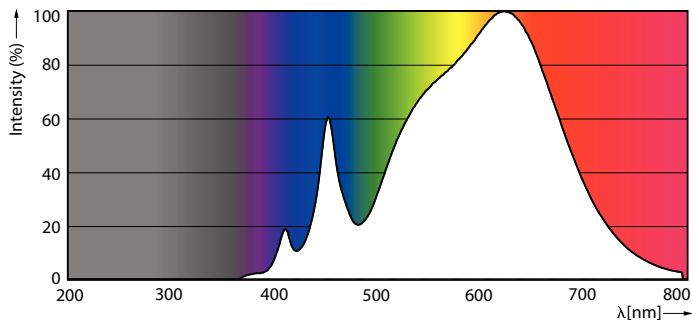

Photometric data

Spectral Power Distribution Colour - 12PAR30L/EXPERTCOLOR RETAIL/
S10/930/DIM