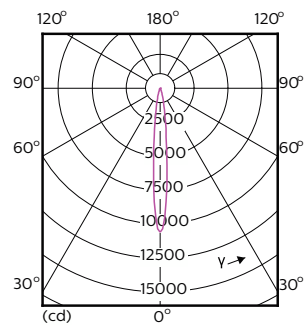

Light Distribution Diagram - 12PAR30L/EXPERTCOLOR RETAIL/
S10/930/DIM