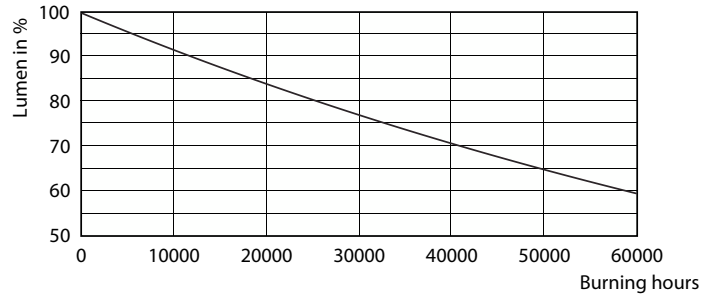

LED PAR30 S/L

Lifetime

Life Expectancy Diagram - 12PAR30L/EXPERTCOLOR RETAIL/S10/930/DIM

Lumen Maintenance Diagram - 12PAR30L/EXPERTCOLOR RETAIL/S10/930/DIM