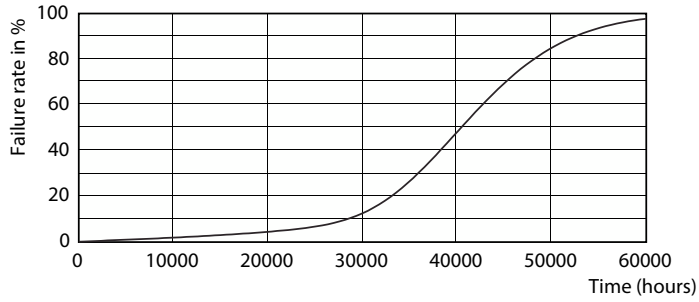

LED PAR30 S/L

Lifetime

Life Expectancy Diagram - 12PAR30L/EXPERTCOLOR RETAIL/S10/930/DIM

Lumen Maintenance Diagram - 12PAR30L/EXPERTCOLOR RETAIL/S10/930/DIM