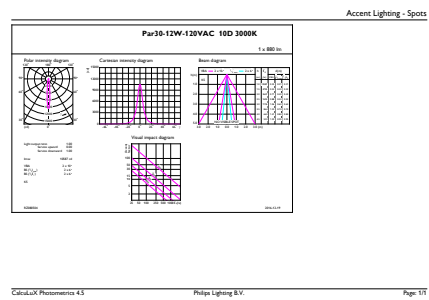

Accent Lighting Spots - 12PAR30L/EXPERTCOLOR RETAIL/S10/930/DIM