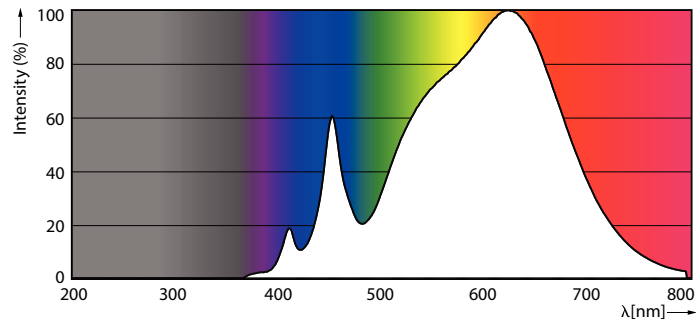

Product data

General Information		Wattage Equivalent	
Cap-Base	E26 [Single Contact Medium Screw]		120 W
Nominal lifetime	25,000 hour(s)	Starting Time (Nom)	0.5 s
Switching Cycle	50,000	Warm-up time to 60% light	0.5 s
Lighting Technology	LED	Power Factor (Fraction)	0.9
EU RoHS compliant	Yes	Voltage (Nom)	120 V
Light Technical		Temperature	
Color Code	930 [CCT of 3000K]	T-Case Maximum (Nom)	90 °C
Beam Angle (Nom)	40 degree(s)	Controls and Dimming	
Luminous Flux	1,200 lm	Dimmable	Yes
Luminous Intensity (Nom)	2,700 cd	Mechanical and Housing	
Color Designation	White (WH)	Bulb Finish	Clear
Correlated Color Temperature (Nom)	3000 K	Bulb Material	Plastic
Luminous Efficacy (rated) (Nom)	70 lm/W	Bulb Shape	PAR38
Color Consistency	<6	UL Wet/ damp/ dry location	Damp location
Color rendering index (CRI)	90	Approval and Application	
LLMF At End Of Nominal Lifetime (Nom)	70 %	Suitable For Accent Lighting	Yes
Operating and Electrical		Energy Consumption kWh/1000 h	- kWh
Line Frequency	60 Hz	Energy Certifications	Energy Star
Input Frequency	60 Hz	T20 compliant	No
Power Consumption	17 W		
Lamp Current (Nom)	170 mA		

Dimensional drawing

Product	D	C
17PAR38/EXPERTCOLOR RETAIL/F40/930/DIM	120.7 mm	134.6 mm

Photometric data

Spectral Power Distribution Colour - 17PAR38/EXPERTCOLOR RETAIL/
F40/930/DIM

Accent Lighting Spots - 17PAR38/EXPERTCOLOR RETAIL/F40/930/DIM