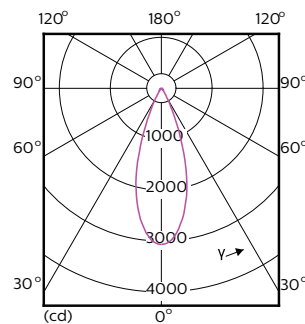

Product data

General Information		Wattage Equivalent	
Cap-Base	E26 [Single Contact Medium Screw]		120 W
Nominal lifetime	25,000 hour(s)	Starting Time (Nom)	0.5 s
Switching Cycle	50,000	Warm-up time to 60% light	0.5 s
Lighting Technology	LED	Power Factor (Fraction)	0.9
EU RoHS compliant	Yes	Voltage (Nom)	120 V
Light Technical		Temperature	
Color Code	930 [CCT of 3000K]	T-Case Maximum (Nom)	90 °C
Beam Angle (Nom)	40 degree(s)	Controls and Dimming	
Luminous Flux	1,200 lm	Dimmable	Yes
Luminous Intensity (Nom)	2,700 cd	Mechanical and Housing	
Color Designation	White (WH)	Bulb Finish	Clear
Correlated Color Temperature (Nom)	3000 K	Bulb Material	Plastic
Luminous Efficacy (rated) (Nom)	70 lm/W	Bulb Shape	PAR38
Color Consistency	<6	UL Wet/ damp/ dry location	Damp location
Color rendering index (CRI)	90	Approval and Application	
LLMF At End Of Nominal Lifetime (Nom)	70 %	Suitable For Accent Lighting	Yes
Operating and Electrical		Energy Consumption kWh/1000 h	- kWh
Line Frequency	60 Hz	Energy Certifications	Energy Star
Input Frequency	60 Hz	T20 compliant	No
Power Consumption	17 W		
Lamp Current (Nom)	170 mA		

Dimensional drawing

Product	D	C
17PAR38/EXPERTCOLOR RETAIL/F40/930/DIM	120.7 mm	134.6 mm

Photometric data

Spectral Power Distribution Colour - 17PAR38/EXPERTCOLOR RETAIL/
F40/930/DIM

Accent Lighting Spots - 17PAR38/EXPERTCOLOR RETAIL/F40/930/DIM