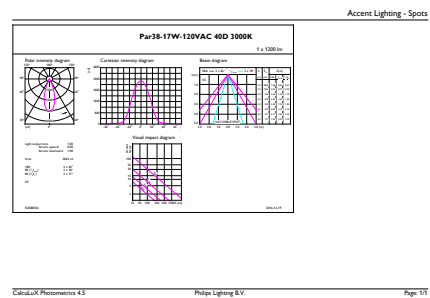

Product data

General Information		Wattage Equivalent	
Cap-Base	E26 [Single Contact Medium Screw]		120 W
Nominal lifetime	25,000 hour(s)	Starting Time (Nom)	0.5 s
Switching Cycle	50,000	Warm-up time to 60% light	0.5 s
Lighting Technology	LED	Power Factor (Fraction)	0.9
EU RoHS compliant	Yes	Voltage (Nom)	120 V
Light Technical		Temperature	
Color Code	930 [CCT of 3000K]	T-Case Maximum (Nom)	90 °C
Beam Angle (Nom)	40 degree(s)	Controls and Dimming	
Luminous Flux	1,200 lm	Dimmable	Yes
Luminous Intensity (Nom)	2,700 cd	Mechanical and Housing	
Color Designation	White (WH)	Bulb Finish	Clear
Correlated Color Temperature (Nom)	3000 K	Bulb Material	Plastic
Luminous Efficacy (rated) (Nom)	70 lm/W	Bulb Shape	PAR38
Color Consistency	<6	UL Wet/ damp/ dry location	Damp location
Color rendering index (CRI)	90	Approval and Application	
LLMF At End Of Nominal Lifetime (Nom)	70 %	Suitable For Accent Lighting	Yes
Operating and Electrical		Energy Consumption kWh/1000 h	- kWh
Line Frequency	60 Hz	Energy Certifications	Energy Star
Input Frequency	60 Hz	T20 compliant	No
Power Consumption	17 W		
Lamp Current (Nom)	170 mA		

Dimensional drawing

Product	D	C
17PAR38/EXPERTCOLOR RETAIL/F40/930/DIM	120.7 mm	134.6 mm

Photometric data

Spectral Power Distribution Colour - 17PAR38/EXPERTCOLOR RETAIL/
F40/930/DIM

Accent Lighting Spots - 17PAR38/EXPERTCOLOR RETAIL/F40/930/DIM