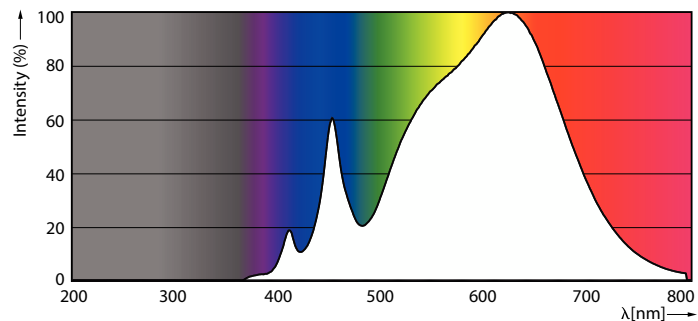

Photometric data

Spectral Power Distribution Colour - 17PAR38/EXPERTCOLOR RETAIL/F25/930/DIM