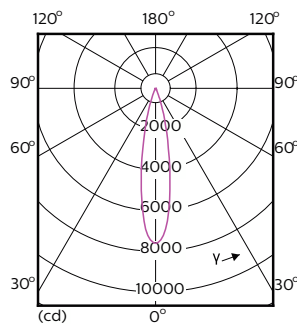

Product data

General Information		Wattage Equivalent	
Cap-Base	E26 [Single Contact Medium Screw]	Wattage Equivalent	120 W
Nominal lifetime	25,000 hour(s)	Starting Time (Nom)	0.5 s
Switching Cycle	50,000	Warm-up time to 60% light	0.5 s
Lighting Technology	LED	Power Factor (Fraction)	0.9
EU RoHS compliant	Yes	Voltage (Nom)	120 V
Light Technical		Temperature	
Color Code	930 [CCT of 3000K]	T-Case Maximum (Nom)	90 °C
Beam Angle (Nom)	25 degree(s)	Controls and Dimming	
Luminous Flux	1,200 lm	Dimmable	Yes
Luminous Intensity (Nom)	6,000 cd	Mechanical and Housing	
Color Designation	White (WH)	Bulb Finish	Clear
Correlated Color Temperature (Nom)	3000 K	Bulb Material	Plastic
Luminous Efficacy (rated) (Nom)	70 lm/W	Bulb Shape	PAR38
Color Consistency	<6	UL Wet/ damp/ dry location	Damp location
Color rendering index (CRI)	90	Approval and Application	
LLMF At End Of Nominal Lifetime (Nom)	70 %	Suitable For Accent Lighting	Yes
Operating and Electrical		Energy Consumption kWh/1000 h	- kWh
Line Frequency	60 Hz	Energy Certifications	Energy Star
Input Frequency	60 Hz	T20 compliant	No
Power Consumption	17 W		
Lamp Current (Nom)	170 mA		

Product	D	C
17PAR38/EXPERTCOLOR RETAIL/F25/930/DIM	120.7 mm	134.6 mm

Photometric data

Spectral Power Distribution Colour - 17PAR38/EXPERTCOLOR RETAIL/F25/930/DIM

Accent Lighting Spots - 17PAR38/EXPERTCOLOR RETAIL/F25/930/DIM