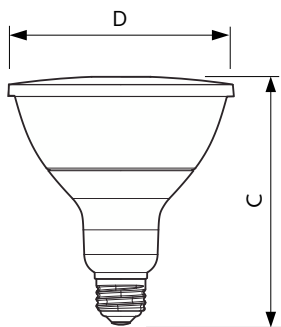

LED PAR38

Application Conditions	
can it be used in closed luminaires	No
Product Data	
Order product name	17PAR38/EXPERTCOLOR RETAIL/ F25/930/DIM
Full product name	17PAR38/EXPERTCOLOR RETAIL/ F25/930/DIM

Order code	471003
Material Nr. (12NC)	929001285304
Numerator - Quantity Per Pack	1
EAN/UPC - Product/Case	046677471002
Numerator - Packs per outer box	6
EAN/UPC - Case	50046677471007

Dimensional drawing

Product	D	C
17PAR38/EXPERTCOLOR RETAIL/F25/930/DIM	120.7 mm	134.6 mm