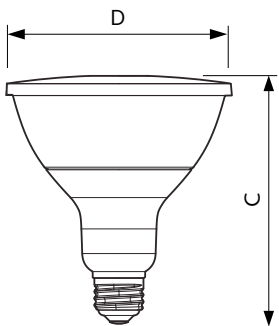

LED PAR38

Application Conditions

can it be used in closed luminaires No

Product Data

Order product name	17PAR38/EXPERTCOLOR RETAIL/S8/930/DIM
Full product name	17PAR38/EXPERTCOLOR RETAIL/S8/930/DIM
Order code	929001285204

Material Nr. (12NC) 929001285204

Numerator - Quantity Per Pack 1

EAN/UPC - Product/Case 046677470999

Numerator - Packs per outer box 6

EAN/UPC - Case 50046677470994

Dimensional drawing

Product	D	C
17PAR38/EXPERTCOLOR RETAIL/S8/930/DIM	120.7 mm	134.6 mm