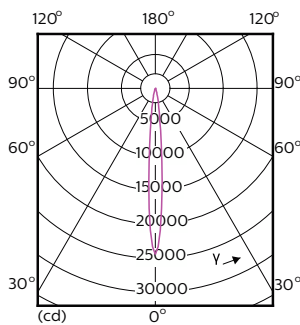

Light Distribution Diagram - 17PAR38/EXPERTCOLOR RETAIL/S8/930/DIM