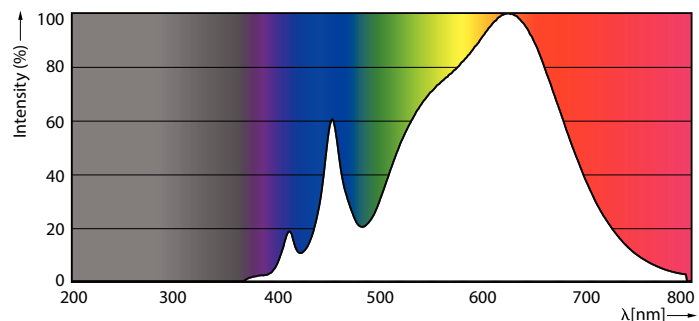

Photometric data

Spectral Power Distribution Colour - 17PAR38/EXPERTCOLOR RETAIL/S8/930/DIM