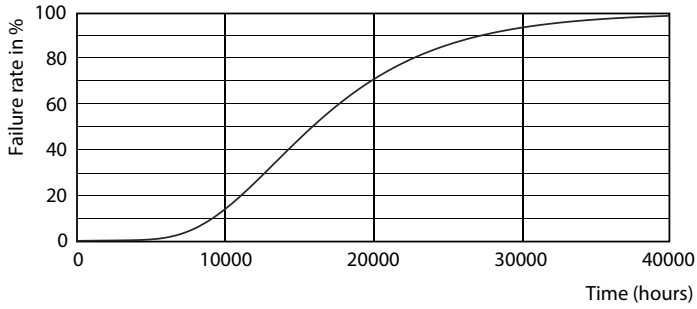

Light Distribution Diagram - LEDtube HO 1200mm 20W 765 T8 AP I G

General Uniform Lighting

General uniform lighting - LEDtube HO 1200mm 20W 765 T8 AP I G

Essential LEDtube

Lifetime

Life Expectancy Diagram - LEDtube HO 1200mm 20W 765 T8 AP I G