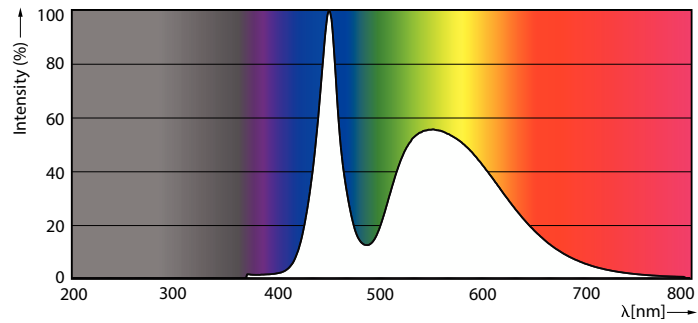

Product data

General Information		Temperature	
Cap-Base	G13 [Medium Bi-Pin Fluorescent]	Warm-up time to 60% light	0.5 s
Nominal lifetime	15,000 hour(s)	Power Factor (Fraction)	0.5
Switching Cycle	50,000	Voltage (Nom)	220-240 V
Lighting Technology	LED	Temperature	
EU RoHS compliant	Yes	Ambient temperature range	-20 °C to 45 °C
Light Technical		T-Case Maximum (Nom)	65 °C
Color Code	765 [CCT of 6500K]	Controls and Dimming	
Beam Angle (Nom)	240 degree(s)	Dimmable	No
Luminous Flux	2,100 lm	Mechanical and Housing	
Color Designation	Cool Daylight	Product Length	1,200 mm
Correlated Color Temperature (Nom)	6500 K	Bulb Shape	T8
Luminous Efficacy (rated) (Nom)	105.00 lm/W	Approval and Application	
Color Consistency	<7	Energy Saving Product	Yes
Color rendering index (CRI)	70	Approval Marks	RoHS compliance KEMA Keur certificate
LLMF At End Of Nominal Lifetime (Nom)	70 %	Energy Consumption kWh/1000 h	20 kWh
Operating and Electrical		Product Data	
Line Frequency	50 to 60 Hz	Order product name	LEDtube HO 1200mm 20W 765 T8 AP I G
Input Frequency	50 to 60 Hz	Full product name	LEDtube HO 1200mm 20W 765 T8 AP I G
Power Consumption	20 W		
Starting Time (Nom)	0.5 s		

Dimensional drawing

Product	D1	D2	A1	A2	A3
LEDtube HO 1200mm 20W 765 T8 AP I G	25.7 mm	28 mm	1,198 mm	1,205 mm	1,212 mm

Photometric data

Spectral Power Distribution Colour - LEDtube HO 1200mm 20W 765 T8 AP I G