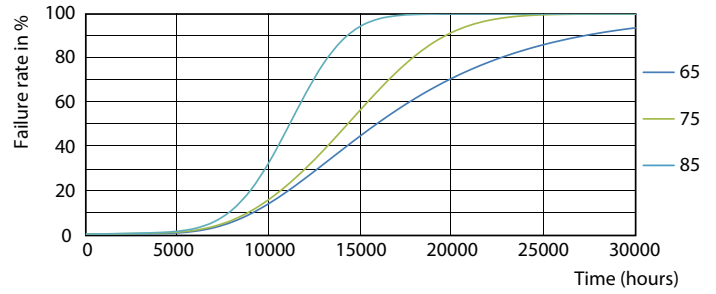

Light Distribution Diagram - LEDtube HO 1200mm 20W 765 T8 AP I G

General Uniform Lighting

General uniform lighting - LEDtube HO 1200mm 20W 765 T8 AP I G

Essential LEDtube

Lifetime

Life Expectancy Diagram - LEDtube HO 1200mm 20W 765 T8 AP I G