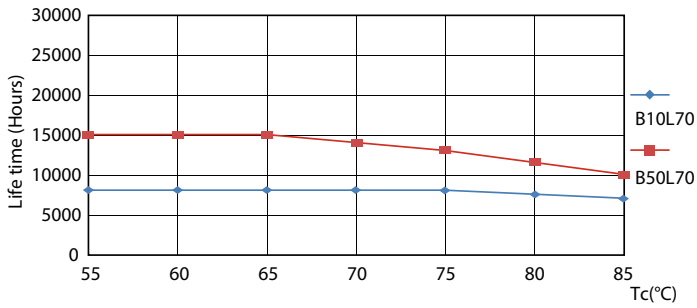

Life Expectancy Diagram - LEDtube HO 1200mm 20W 765 T8 AP I G