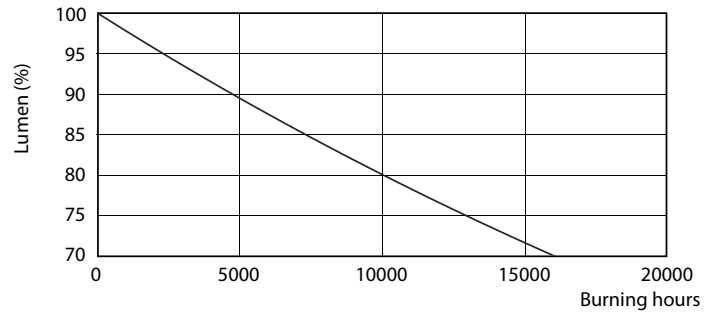

Life Expectancy Diagram - LEDtube HO 1200mm 20W 765 T8 AP I G

Lumen Maintenance Diagram - LEDtube HO 1200mm 20W 765 T8 AP I G