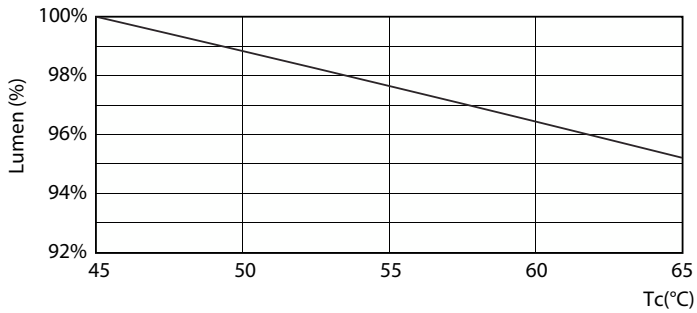

Lumen Maintenance Diagram - LEDtube HO 1200mm 20W 765 T8 AP I G