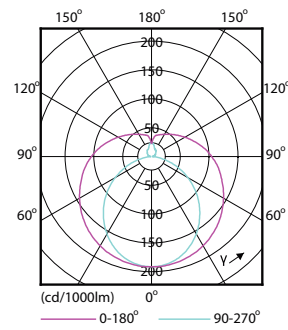

Product data

General Information		Temperature	
Cap-Base	G13 [Medium Bi-Pin Fluorescent]	Warm-up time to 60% light	0.5 s
Nominal lifetime	15,000 hour(s)	Power Factor (Fraction)	0.5
Switching Cycle	50,000	Voltage (Nom)	220-240 V
Lighting Technology	LED	Temperature	
EU RoHS compliant	Yes	Ambient temperature range	-20 °C to 45 °C
Light Technical		T-Case Maximum (Nom)	65 °C
Color Code	765 [CCT of 6500K]	Controls and Dimming	
Beam Angle (Nom)	240 degree(s)	Dimmable	No
Luminous Flux	2,100 lm	Mechanical and Housing	
Color Designation	Cool Daylight	Product Length	1,200 mm
Correlated Color Temperature (Nom)	6500 K	Bulb Shape	T8
Luminous Efficacy (rated) (Nom)	105.00 lm/W	Approval and Application	
Color Consistency	<7	Energy Saving Product	Yes
Color rendering index (CRI)	70	Approval Marks	RoHS compliance KEMA Keur certificate
LLMF At End Of Nominal Lifetime (Nom)	70 %	Energy Consumption kWh/1000 h	20 kWh
Operating and Electrical		Product Data	
Line Frequency	50 to 60 Hz	Order product name	LEDtube HO 1200mm 20W 765 T8 AP I G
Input Frequency	50 to 60 Hz	Full product name	LEDtube HO 1200mm 20W 765 T8 AP I G
Power Consumption	20 W		
Starting Time (Nom)	0.5 s		

Dimensional drawing

Product	D1	D2	A1	A2	A3
LEDtube HO 1200mm 20W 765 T8 AP I G	25.7 mm	28 mm	1,198 mm	1,205 mm	1,212 mm

Photometric data

Spectral Power Distribution Colour - LEDtube HO 1200mm 20W 765 T8 AP I G