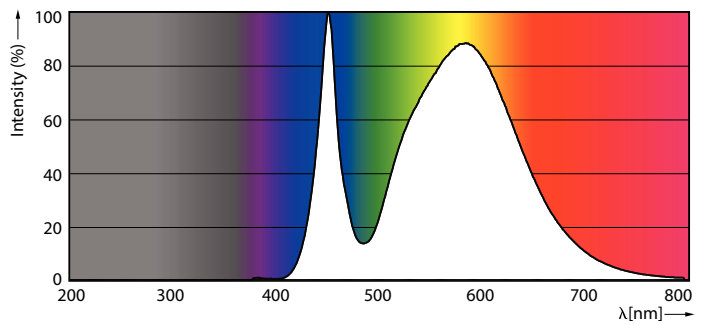

Photometric data

Spectral Power Distribution Colour - 165HB/LED/740/ND WB DL 2/1