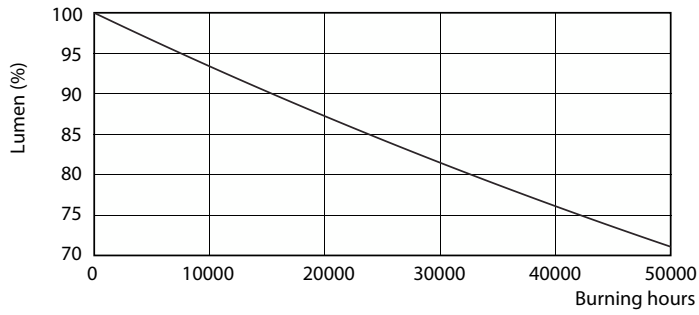

LED Highbay

Lifetime

Lumen Maintenance Diagram - 165HB/LED/740/ND WB DL 2/1