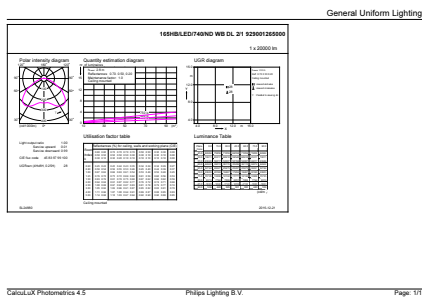

EAN/UPC - Case	50046677465624
----------------	----------------

Dimensional drawing

Product	D	C
165HB/LED/740/ND WB DL 2/1	8-1/4 inch	9-11/16 inch

Photometric data

General uniform lighting - 165HB/LED/740/ND WB DL 2/1