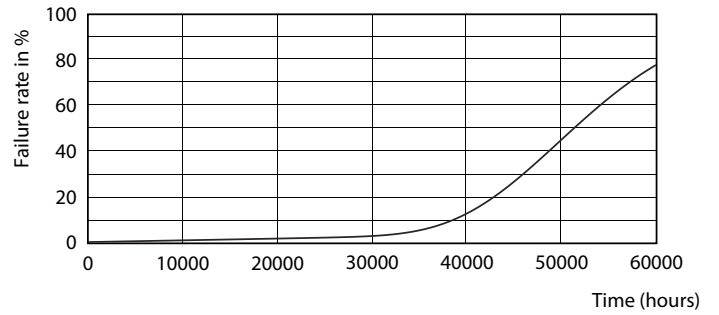

Spectral Power Distribution Colour - 165HB/LED/740/ND WB DL 2/1

Light Distribution Diagram - 165HB/LED/740/ND WB DL 2/1

LED Highbay

Lifetime

Lumen Maintenance Diagram - 165HB/LED/740/ND WB DL 2/1

Life Expectancy Diagram - 165HB/LED/740/ND WB DL 2/1