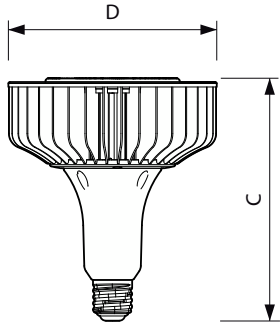

Product data

General Information	
Cap-Base	EX39 [Exclusionary Mogul Screw]
Nominal lifetime	50,000 hour(s)
Switching Cycle	50,000
Lighting Technology	LED
EU RoHS compliant	Yes

Light Technical	
Color Code	740 [CCT of 4000K]
Beam Angle (Nom)	120 degree(s)
Luminous Flux	20,000 lm
Color Designation	Cool White (CW)
Correlated Color Temperature (Nom)	4000 K
Luminous Efficacy (rated) (Nom)	121.21 lm/W
Color Consistency	ANSI 4000K
Color rendering index (CRI)	70
LLMF At End Of Nominal Lifetime (Nom)	70 %

Temperature	
T-Case Maximum (Nom)	185 °F

Controls and Dimming	
Dimmable	No

Mechanical and Housing	
Bulb Finish	Clear
Bulb Material	Plastic
Bulb Shape	Others

Approval and Application	
Energy Consumption kWh/1000 h	- kWh

Product Data	
Order product name	165HB/LED/740/ND WB DL 2/1
Full product name	165HB/LED/740/ND WB DL 2/1
Order code	465625

LED Highbay

Material Nr. (12NC)	929001265004
Numerator - Quantity Per Pack	1
EAN/UPC - Product/Case	046677465629
Numerator - Packs per outer box	2

EAN/UPC - Case	50046677465624
----------------	----------------

Dimensional drawing

Product	D	C
165HB/LED/740/ND WB DL 2/1	8-1/4 inch	9-11/16 inch

Photometric data

General uniform lighting - 165HB/LED/740/ND WB DL 2/1