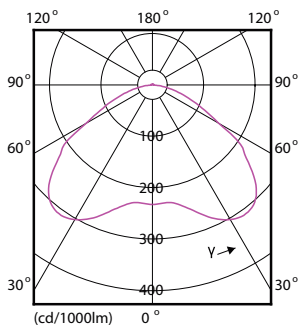

EAN/UPC - Case	50046677465624
----------------	----------------

Dimensional drawing

Product	D	C
165HB/LED/740/ND WB DL 2/1	8-1/4 inch	9-11/16 inch

Photometric data

General uniform lighting - 165HB/LED/740/ND WB DL 2/1

Spectral Power Distribution Colour - 165HB/LED/740/ND WB DL 2/1

Light Distribution Diagram - 165HB/LED/740/ND WB DL 2/1

LED Highbay

Lifetime

Lumen Maintenance Diagram - 165HB/LED/740/ND WB DL 2/1

Life Expectancy Diagram - 165HB/LED/740/ND WB DL 2/1