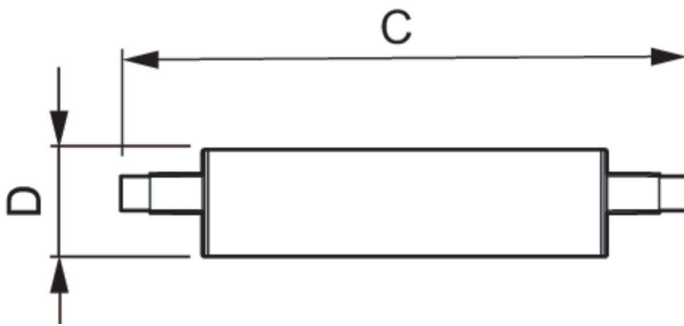

Måttskiss

Product	D	C
CorePro R7S 118mm 14-100W 840 D	29 mm	118 mm

Fotometriska data

Spectral Power Distribution Colour - CorePro R7S 118mm 14-100W 840 D

General uniform lighting - CorePro R7S 118mm 14-100W 840 D