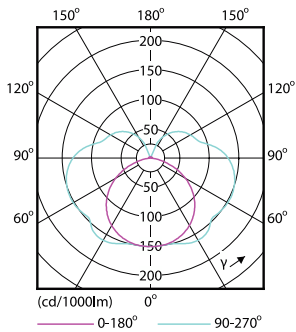

Måttskiss

Product	D	C
CorePro R7S 118mm 14-100W 840 D	29 mm	118 mm

Fotometriska data

Spectral Power Distribution Colour - CorePro R7S 118mm 14-100W 840 D

General uniform lighting - CorePro R7S 118mm 14-100W 840 D