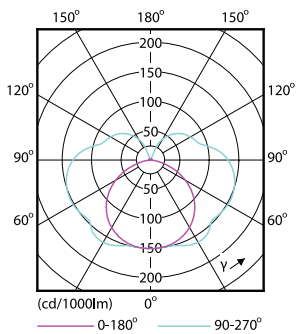

Måttskiss

Product	D	C
CorePro R7S 118mm 14-100W 830 D	29 mm	118 mm

Fotometriska data

Spectral Power Distribution Colour - CorePro R7S 118mm 14-100W 830 D

Light Distribution Diagram - CorePro R7S 118mm 14-100W 830 D