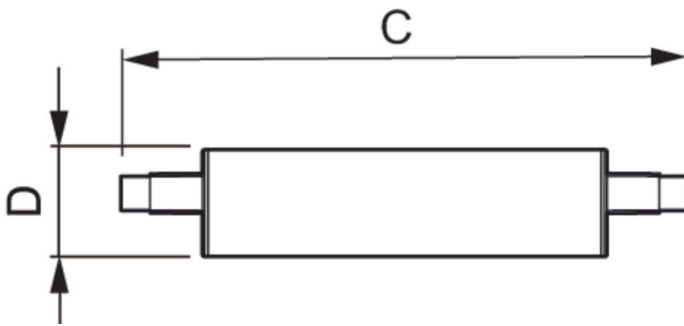

Måttskiss

Product	D	C
CorePro R7S 118mm 14-100W 830 D	29 mm	118 mm

Fotometriska data

Spectral Power Distribution Colour - CorePro R7S 118mm 14-100W 830 D

Light Distribution Diagram - CorePro R7S 118mm 14-100W 830 D