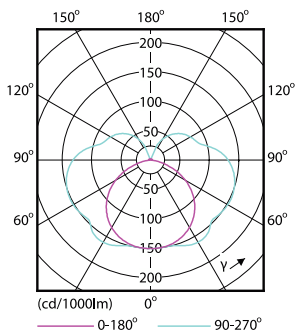

Product	D	C
CorePro R7S 118mm 14-100W 830 D	29 mm	118 mm

Fotometrische gegevens

Spectral Power Distribution Colour - CorePro R7S 118mm 14-100W 830 D

General uniform lighting - CorePro R7S 118mm 14-100W 830 D