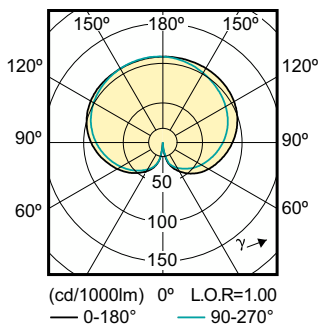

## Schéma dimensionnel

Product	D	C
LED classic 60W A60 E27 WW FR ND 4CT/4	60 mm	110 mm

## Données photométriques

Spectral Power Distribution Colour - LED classic 60W A60 E27 WW FR ND 4CT/4

Light Distribution Diagram - LED classic 60W A60 E27 WW FR ND 4CT/4