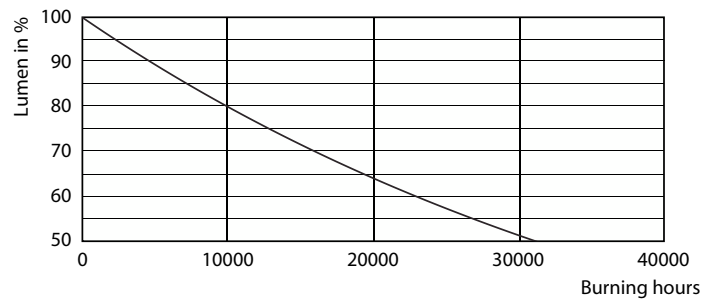

Durée de vie

Life Expectancy Diagram - LED classic 60W A60 E27 WW FR ND 4CT/4

Lumen Maintenance Diagram - LED classic 60W A60 E27 WW FR ND 4CT/4