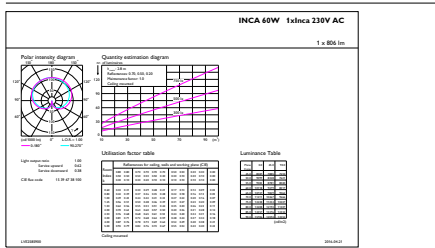

Lampes CorePro LEDbulb filament forme classique

Données photométriques

General uniform lighting - LED classic 60W A60 E27 WW FR ND 4CT/4