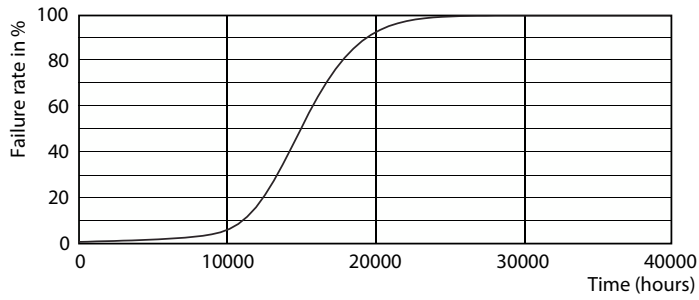

Classic LED Lamps

Durata

Life Expectancy Diagram - LED classic 60W A60 E27 WW FR ND 1CT/10

Lumen Maintenance Diagram - LED classic 60W A60 E27 WW FR ND 1CT/10