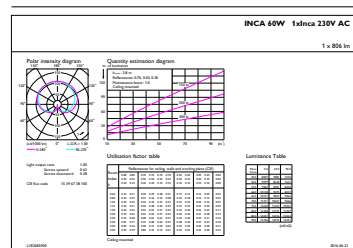

## Disegno tecnico

Product	D	C
LED classic 60W A60 E27 WW FR ND 1CT/10	60 mm	110 mm

## Fotometrie

Spectral Power Distribution Colour - LED classic 60W A60 E27 WW FR ND 1CT/10

Light Distribution Diagram - LED classic 60W A60 E27 WW FR ND 1CT/10

General uniform lighting - LED classic 60W A60 E27 WW FR ND 1CT/10