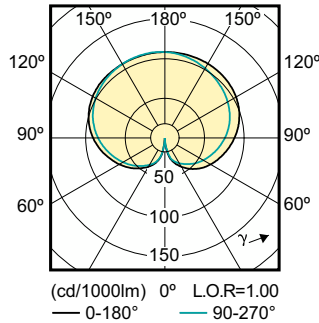

## Disegno tecnico

Product	D	C
LED classic 60W A60 E27 WW FR ND 1CT/10	60 mm	110 mm

## Fotometrie

Spectral Power Distribution Colour - LED classic 60W A60 E27 WW FR ND 1CT/10

Light Distribution Diagram - LED classic 60W A60 E27 WW FR ND 1CT/10

General uniform lighting - LED classic 60W A60 E27 WW FR ND 1CT/10